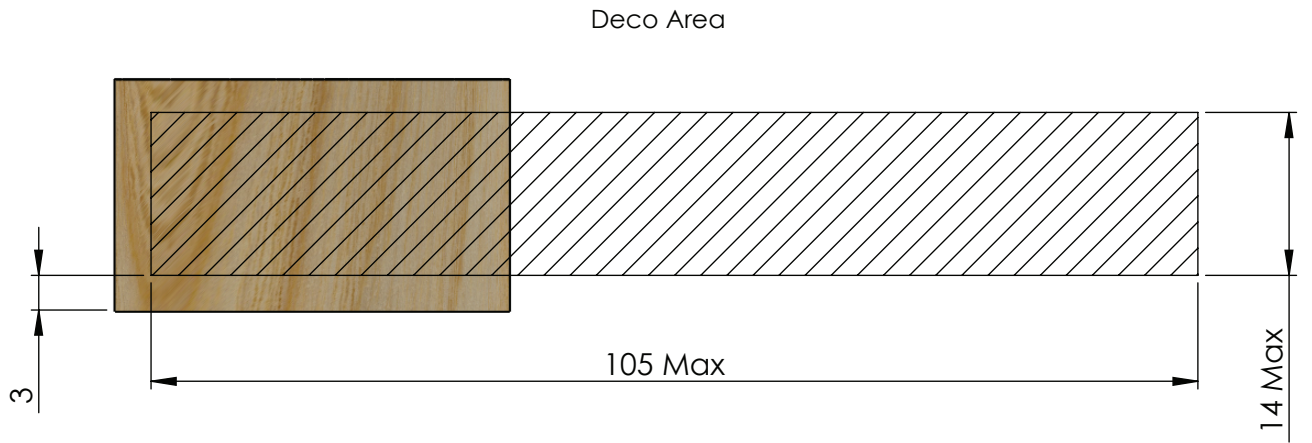

PRODUCT CODE: EHST060WWC1		AT 131.50mm Total height DT 35.00mm Tube diameter DC 34.00mm Cap diameter P 2.50mm Orifice diameter E 0.50mm Tube thickness L 110.00mm Tube length T 20.00mm Cap height B 7.00mm Unvarnished area height
2oz Tube with Wood Cap	Tube Size: 35mm x 110mm	
DOCUMENT TYPE: Specifications		
DATE: 16-SEPT-2019		
MATERIAL: PP Inner / Wood Outer		
CAP WEIGHT: 8.50g	Varnish: Gloss	
COLOR: White Inner/ FR898 Outer		
<b>COEXTRUSION</b> OUTER LAYER: 50% PCR PE + 50% PE    COLOR: WHITE MIDDLE LAYER: EVOH    THICKNESS: 20.00 INTERNAL LAYER: 50% PE, 50% PE    COLOR: WHITE		
These drawings and specifications are the property of Instockpack and shall not be copied, reproduced or used in any manner without the prior consent of Instockpack.		

Wood Cap for EHST060WWC1

DOCUMENT TYPE: Specifications

DATE: 16-SEPT-2019

CAP WEIGHT: 8.50g

These drawings and specifications are the property of Instockpack and shall not be copied, reproduced or used in any manner without the prior consent of Instockpack.