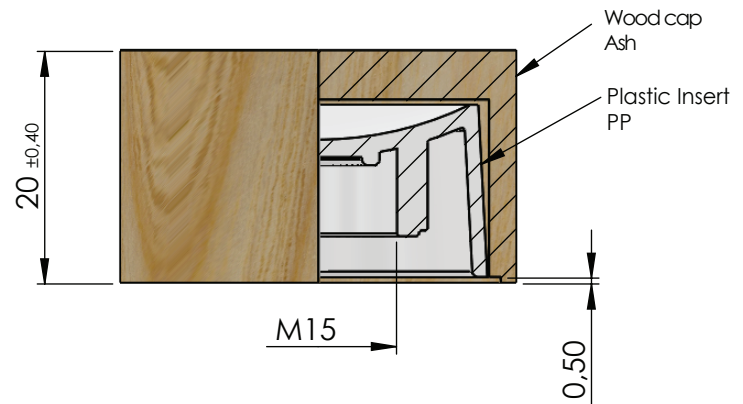

PRODUCT CODE: EHST060WWC1		AT 131.50mm Total height DT 35.00mm Tube diameter DC 34.00mm Cap diameter P 2.50mm Orifice diameter E 0.50mm Tube thickness L 110.00mm Tube length T 20.00mm Cap height B 7.00mm Unvarnished area height
2oz Tube with Wood Cap	Tube Size: 35mm x 110mm	
DOCUMENT TYPE: Specifications		
DATE: 16-SEPT-2019		
MATERIAL: PP Inner / Wood Outer		
CAP WEIGHT: 8.50g	Varnish: Gloss	
COLOR: White Inner/ FR898 Outer		
<b>COEXTRUSION</b> OUTER LAYER: 50% PCR PE + 50% PE    COLOR: WHITE MIDDLE LAYER: EVOH    THICKNESS: 20.00 INTERNAL LAYER: 50% PE, 50% PE    COLOR: WHITE		
These drawings and specifications are the property of Instockpack and shall not be copied, reproduced or used in any manner without the prior consent of Instockpack.		

Wood Cap for EHST060WWC1

DOCUMENT TYPE: Specifications

DATE: 16-SEPT-2019

CAP WEIGHT: 8.50g

These drawings and specifications are the property of Instockpack and shall not be copied, reproduced or used in any manner without the prior consent of Instockpack.