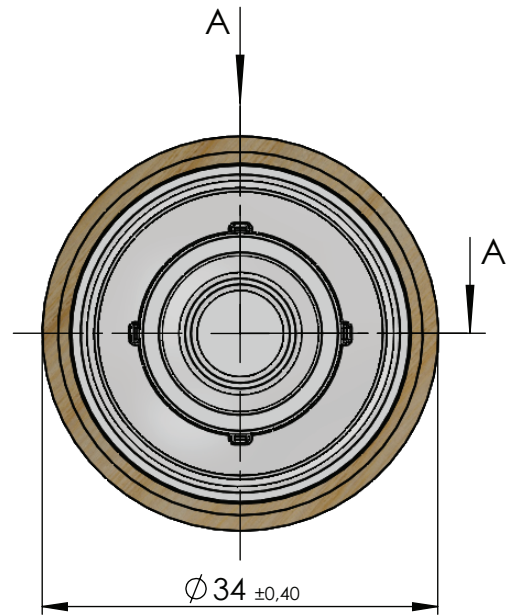

PRODUCT CODE: EHST060WWC1		AT 131.50mm Total height DT 35.00mm Tube diameter DC 34.00mm Cap diameter P 2.50mm Orifice diameter E 0.50mm Tube thickness L 110.00mm Tube length T 20.00mm Cap height B 7.00mm Unvarnished area height
2oz Tube with Wood Cap	Tube Size: 35mm x 110mm	
DOCUMENT TYPE: Specifications		
DATE: 16-SEPT-2019		
MATERIAL: PP Inner / Wood Outer		
CAP WEIGHT: 8.50g	Varnish: Gloss	
COLOR: White Inner/ FR898 Outer		
<b>COEXTRUSION</b> OUTER LAYER: 50% PCR PE + 50% PE    COLOR: WHITE MIDDLE LAYER: EVOH    THICKNESS: 20.00 INTERNAL LAYER: 50% PE, 50% PE    COLOR: WHITE		
These drawings and specifications are the property of Instockpack and shall not be copied, reproduced or used in any manner without the prior consent of Instockpack.		

Wood Cap for EHST060WWC1

DOCUMENT TYPE: Specifications

DATE: 16-SEPT-2019

CAP WEIGHT: 8.50g

These drawings and specifications are the property of Instockpack and shall not be copied, reproduced or used in any manner without the prior consent of Instockpack.