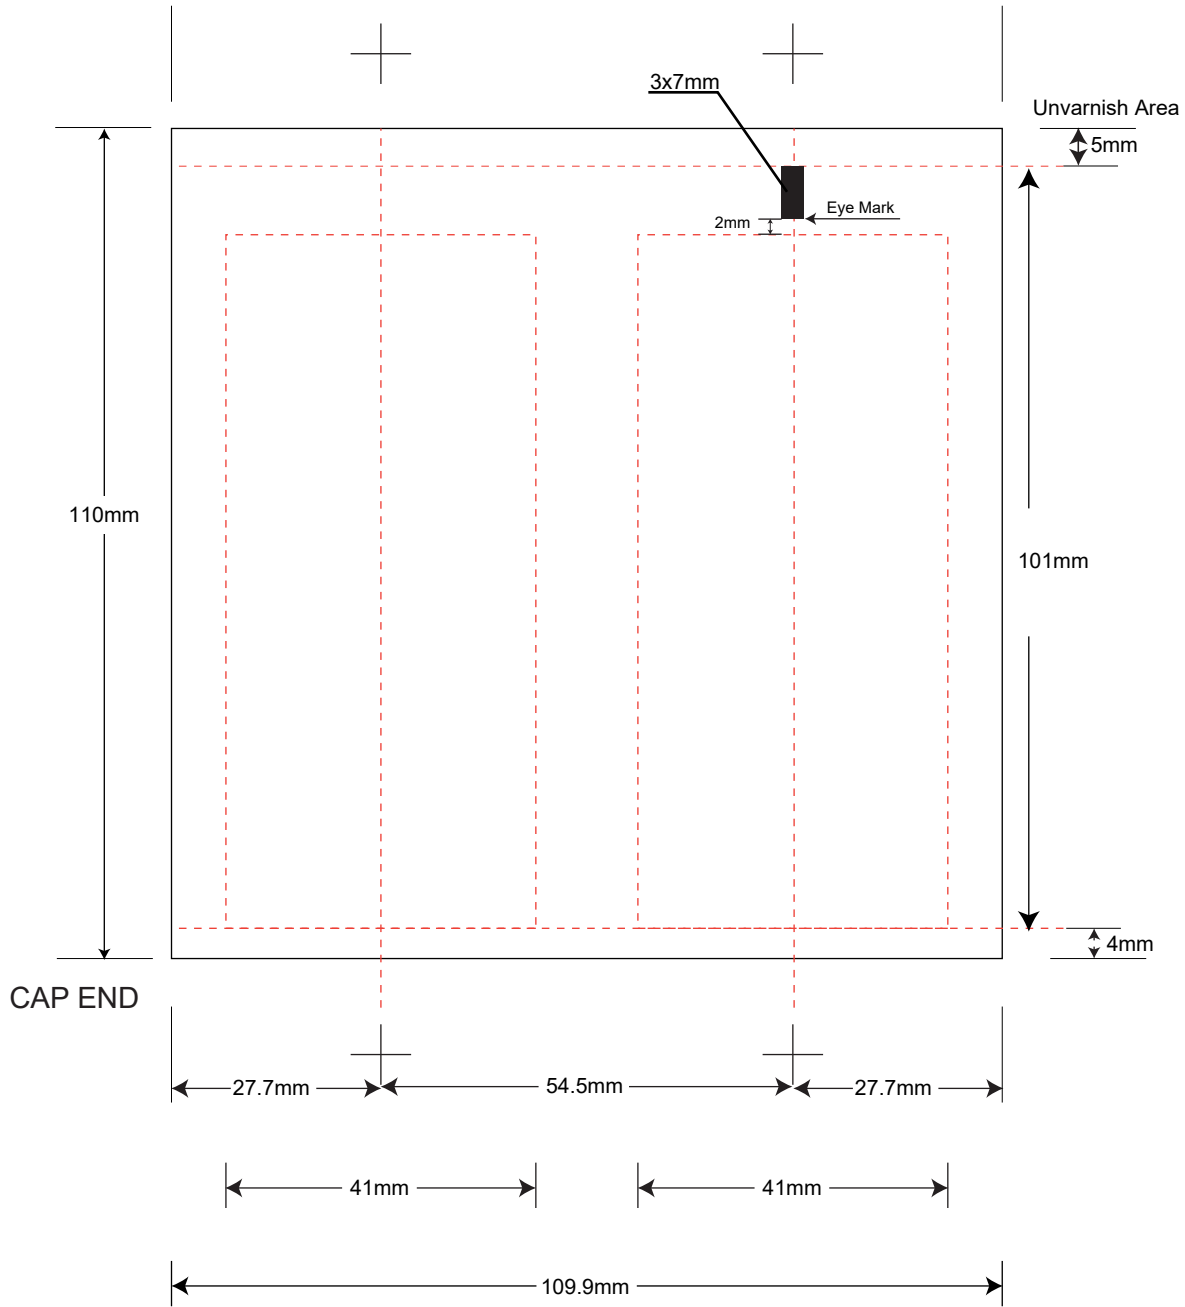

LEGEND	
Shoulder Margin	4mm
Open End Margin	5mm
Eye-Mark size	3x7mm

GENERAL INSTRUCTION
<ul style="list-style-type: none"> All copy must be 2mm below eye-mark. Keep eye-mark path free of copy and graphics

PRODUCT CODE: EHST060WWC1

2oz Tube & Wood Cap

TUBE SIZE: 35mm x 110mm

DIE LINE TYPE: Silk Screen

DATE: 15-APR-2019

Please include a PDF, list of colors, and convert text to outlines when submitting.

These drawings and specifications are the property of Instockpack and shall not be copied, reproduced or used in any manner without the prior consent of Instockpack.