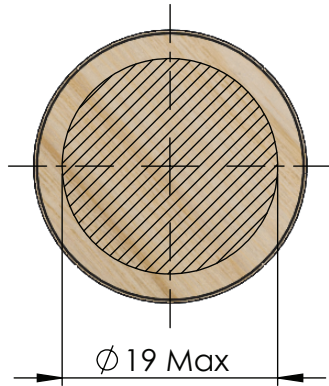

PRODUCT CODE: EHST030WVC1		AT 112.00mm Total height
1oz Tube with Wood Cap	Tube Size: 25mm x 95mm	DT 25.00mm Tube diameter
DOCUMENT TYPE: Specifications		DC 24.00mm Cap diameter
DATE: 16-SEPT-2019		P 2.50mm Orifice diameter
MATERIAL: PP Inner / Wood Outer		E 0.50mm Tube thickness
CAP WEIGHT: 4.40g	VARNISH: Gloss	L 95.00mm Tube length
COLOR: White Inner/ FR898 Outer		T 16.00mm Cap height
		B 7.00mm Unvarnished area height

COEXTRUSION	
OUTER LAYER: 50% PCR PE + 50% PE	COLOR: WHITE
MIDDLE LAYER: EVOH	THICKNESS: 20.00
INTERNAL LAYER: 50% PE, 50% PE	COLOR: WHITE
These drawings and specifications are the property of Instockpack and shall not be copied, reproduced or used in any manner without the prior consent of Instockpack.	