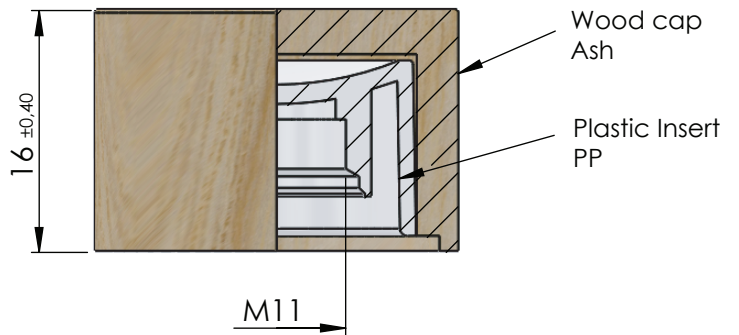

PRODUCT CODE: EHST030WVC1		AT 112.00mm Total height
1oz Tube with Wood Cap	Tube Size: 25mm x 95mm	DT 25.00mm Tube diameter
DOCUMENT TYPE: Specifications		DC 24.00mm Cap diameter
DATE: 16-SEPT-2019		P 2.50mm Orifice diameter
MATERIAL: PP Inner / Wood Outer		E 0.50mm Tube thickness
CAP WEIGHT: 4.40g	VARNISH: Gloss	L 95.00mm Tube length
COLOR: White Inner/ FR898 Outer		T 16.00mm Cap height
		B 7.00mm Unvarnished area height

COEXTRUSION	
OUTER LAYER: 50% PCR PE + 50% PE	COLOR: WHITE
MIDDLE LAYER: EVOH	THICKNESS: 20.00
INTERNAL LAYER: 50% PE, 50% PE	COLOR: WHITE
These drawings and specifications are the property of Instockpack and shall not be copied, reproduced or used in any manner without the prior consent of Instockpack.	