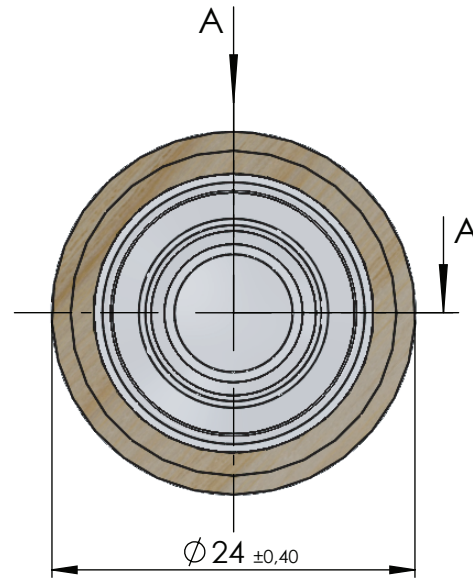

PRODUCT CODE: EHST030WVC1		AT 112.00mm Total height
1oz Tube with Wood Cap	Tube Size: 25mm x 95mm	DT 25.00mm Tube diameter
DOCUMENT TYPE: Specifications		DC 24.00mm Cap diameter
DATE: 16-SEPT-2019		P 2.50mm Orifice diameter
MATERIAL: PP Inner / Wood Outer		E 0.50mm Tube thickness
CAP WEIGHT: 4.40g	VARNISH: Gloss	L 95.00mm Tube length
COLOR: White Inner/ FR898 Outer		T 16.00mm Cap height
		B 7.00mm Unvarnished area height

COEXTRUSION	
OUTER LAYER: 50% PCR PE + 50% PE	COLOR: WHITE
MIDDLE LAYER: EVOH	THICKNESS: 20.00
INTERNAL LAYER: 50% PE, 50% PE	COLOR: WHITE
These drawings and specifications are the property of Instockpack and shall not be copied, reproduced or used in any manner without the prior consent of Instockpack.	

Wood Cap for EHST030WNC1

DOCUMENT TYPE: Specifications

DATE: 16-SEPT-2019

CAP WEIGHT: 4.50g

These drawings and specifications are the property of Instockpack and shall not be copied, reproduced or used in any manner without the prior consent of Instockpack.