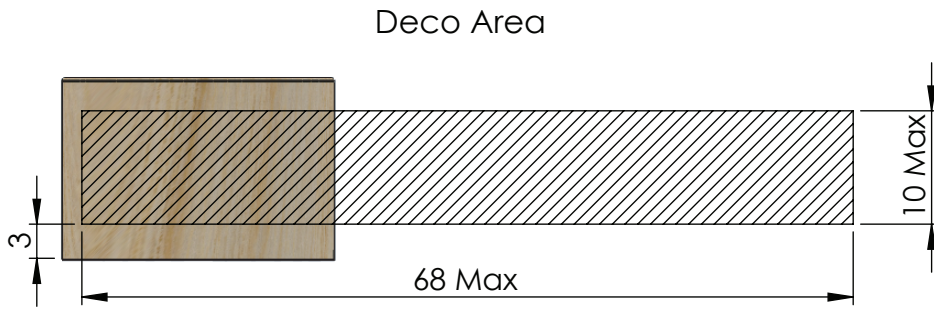

PRODUCT CODE: EHST030WVC1		AT 112.00mm Total height
1oz Tube with Wood Cap	Tube Size: 25mm x 95mm	DT 25.00mm Tube diameter
DOCUMENT TYPE: Specifications		DC 24.00mm Cap diameter
DATE: 16-SEPT-2019		P 2.50mm Orifice diameter
MATERIAL: PP Inner / Wood Outer		E 0.50mm Tube thickness
CAP WEIGHT: 4.40g	VARNISH: Gloss	L 95.00mm Tube length
COLOR: White Inner/ FR898 Outer		T 16.00mm Cap height
		B 7.00mm Unvarnished area height

COEXTRUSION	
OUTER LAYER: 50% PCR PE + 50% PE	COLOR: WHITE
MIDDLE LAYER: EVOH	THICKNESS: 20.00
INTERNAL LAYER: 50% PE, 50% PE	COLOR: WHITE
These drawings and specifications are the property of Instockpack and shall not be copied, reproduced or used in any manner without the prior consent of Instockpack.	