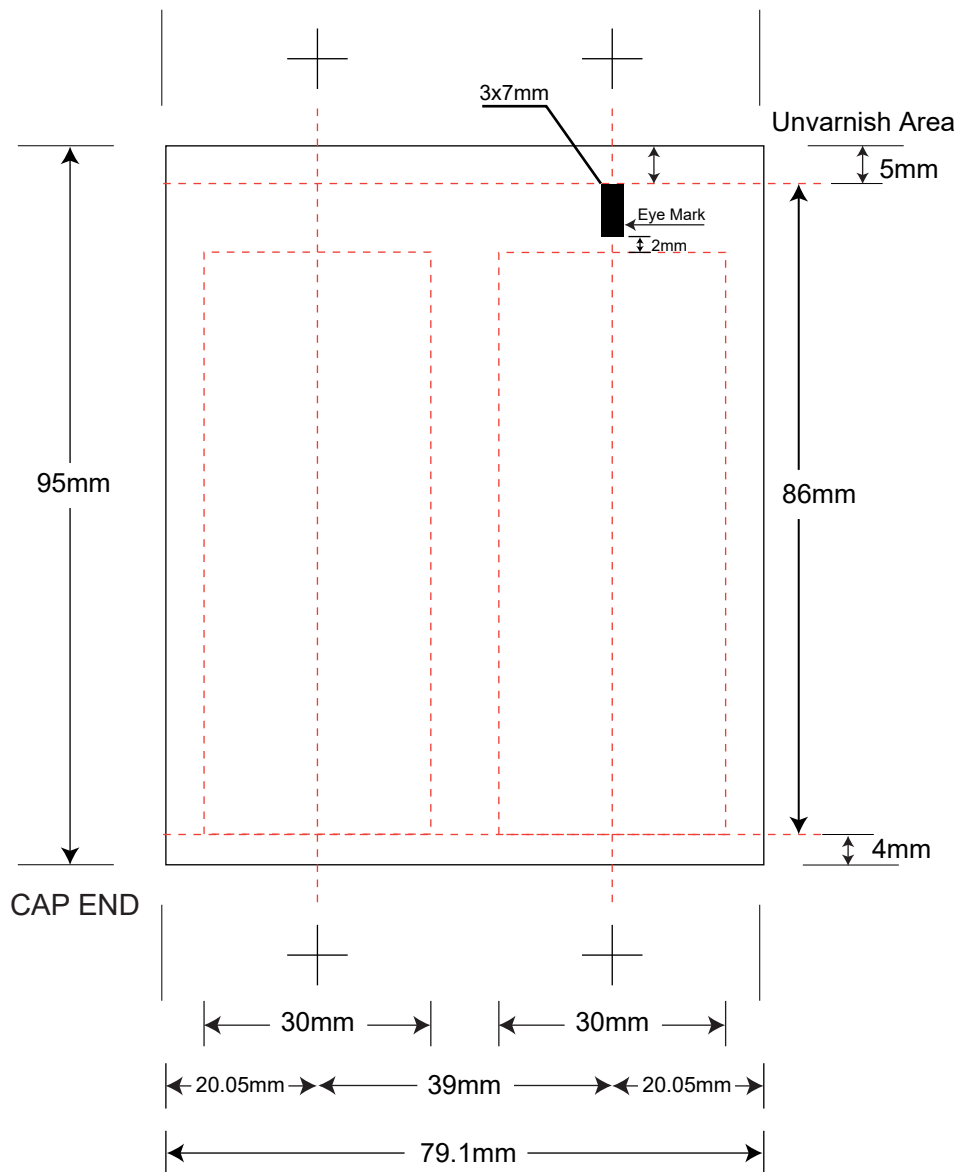

| LEGEND | |
|------------------|-------|
| Shoulder Marigin | 4mm |
| Open End Marigin | 5mm |
| Eye-Mark size | 3x7mm |

| GENERAL INSTRUCTION |
|--|
| <ul style="list-style-type: none"> • All copy must be 2mm below eye-mark. • Keep eye-mark path free of copy and graphics |

PRODUCT CODE: EHST030WWC1

1oz Tube & Wood Cap

TUBE SIZE: 25mm x 95mm

DIE LINE TYPE: Silk Screen

DATE: 15-APR-2019

Please include a PDF, list of colors, and convert text to outlines when submitting.

These drawings and specifications are the property of Instockpack and shall not be copied, reproduced or used in any manner without the prior consent of Instockpack.