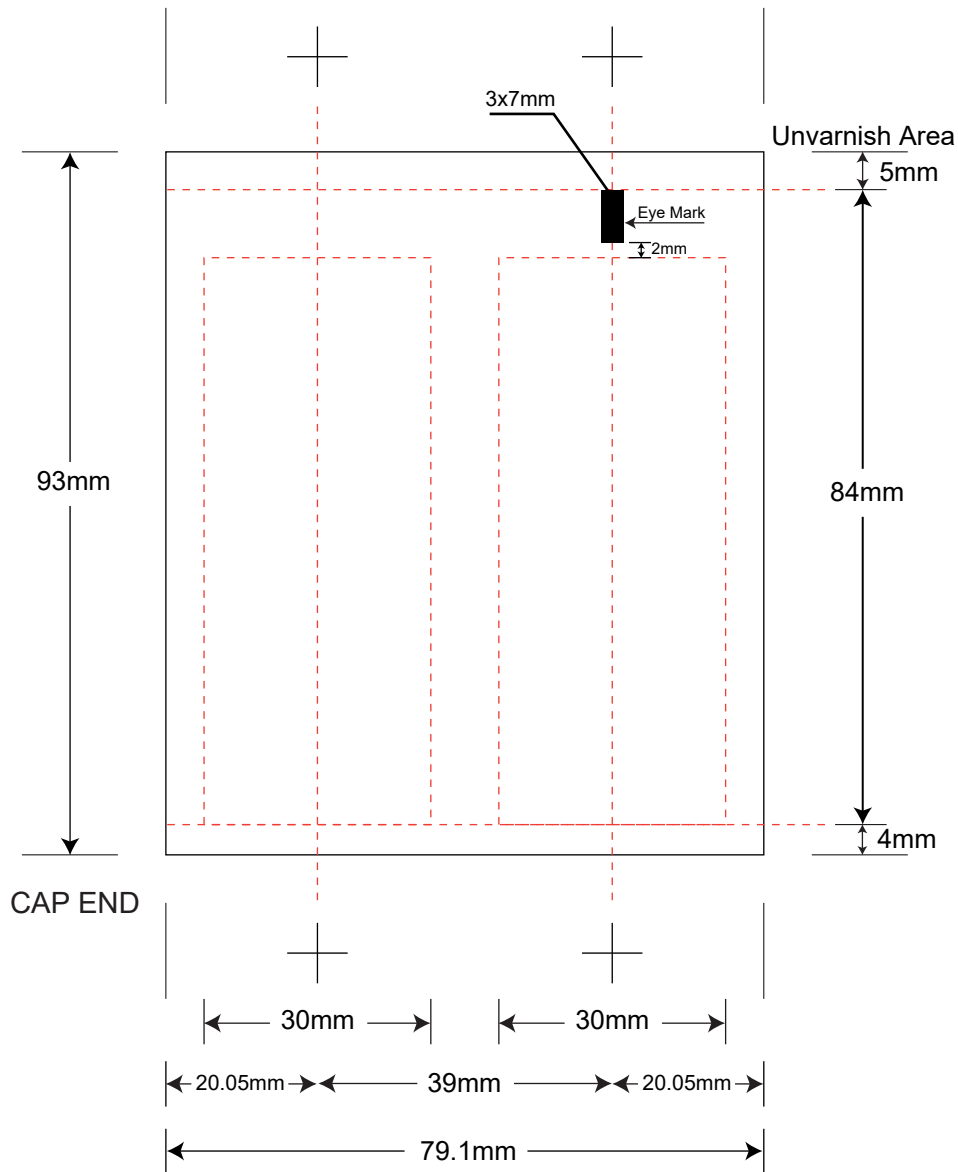

LEGEND	
Shoulder Marigin	4mm
Open End Marigin	5mm
Eye-Mark size	3x7mm

GENERAL INSTRUCTION
<ul style="list-style-type: none"> • All copy must be 2mm below eye-mark. • Keep eye-mark path free of copy and graphics

PRODUCT CODE: EHST030W

1oz Stock Tube

TUBE SIZE: 25mm x 93mm

DIE LINE TYPE: Silk Screen

DATE: 07-JUN-2018

Please include a PDF, list of colors, and convert text to outlines when submitting.

These drawings and specifications are the property of Instockpack and shall not be copied, reproduced or used in any manner without the prior consent of Instockpack.