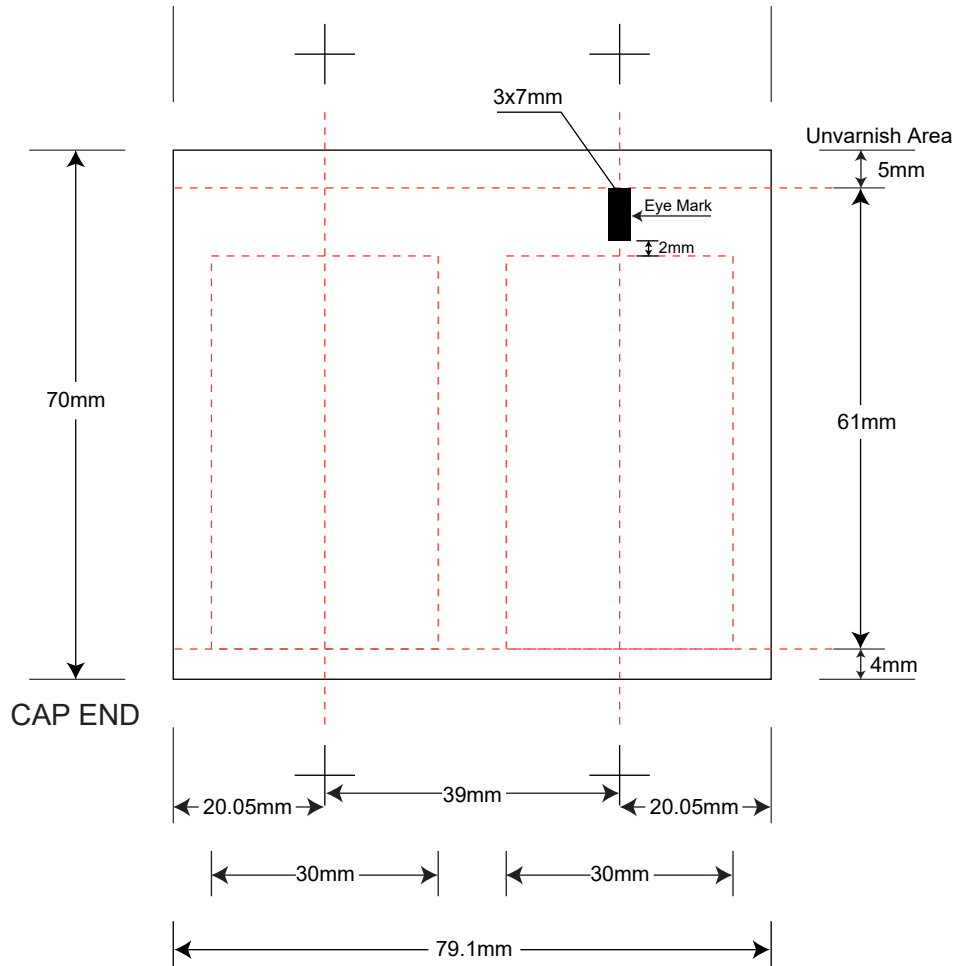

LEGEND	
Shoulder Margin	4mm
Open End Margin	5mm
Eye-Mark size	3x7mm

GENERAL INSTRUCTION
<ul style="list-style-type: none"> All copy must be 2mm below eye-mark. Keep eye-mark path free of copy and graphics

PRODUCT CODE: EHST015W

.5oz Stock Tube

TUBE SIZE: 25mm x 70mm

DIE LINE TYPE: Silk Screen

DATE: 07-JUN-2018

Please include a PDF, list of colors, and convert text to outlines when submitting.

These drawings and specifications are the property of Instockpack and shall not be copied, reproduced or used in any manner without the prior consent of Instockpack.