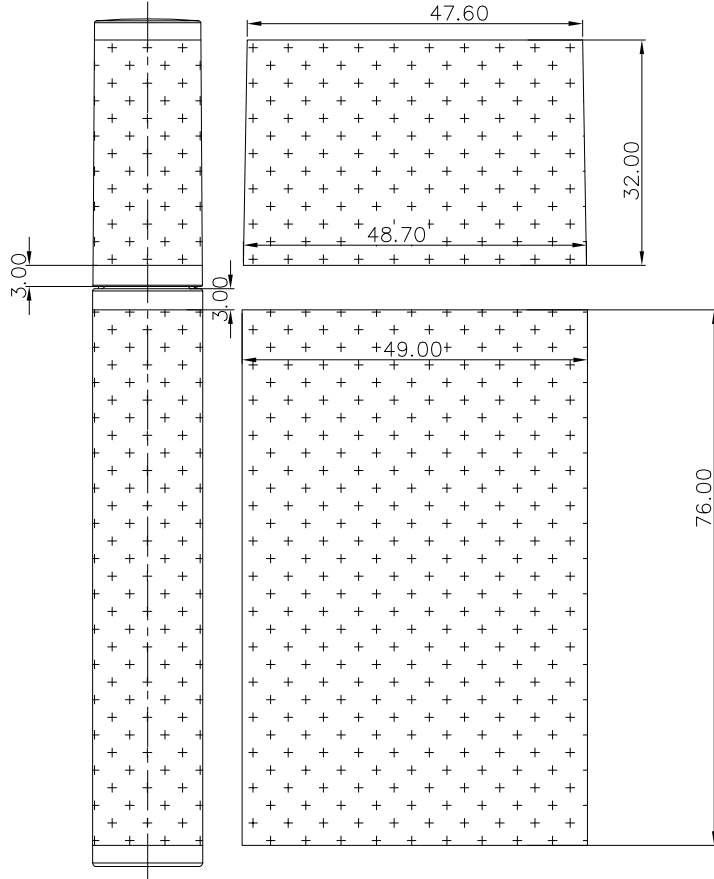

Decoration Area: only fit for
Silk Screen Printing or Roll Hot Stamping

Logo Normal size
For Reference:

English logo

PRODUCT CODE: EHST009MUMSC

SCALE: 1:1

PRODUCT: MASCARA

DATE: 9/17/19

DOC TYPE: PRINT AREA