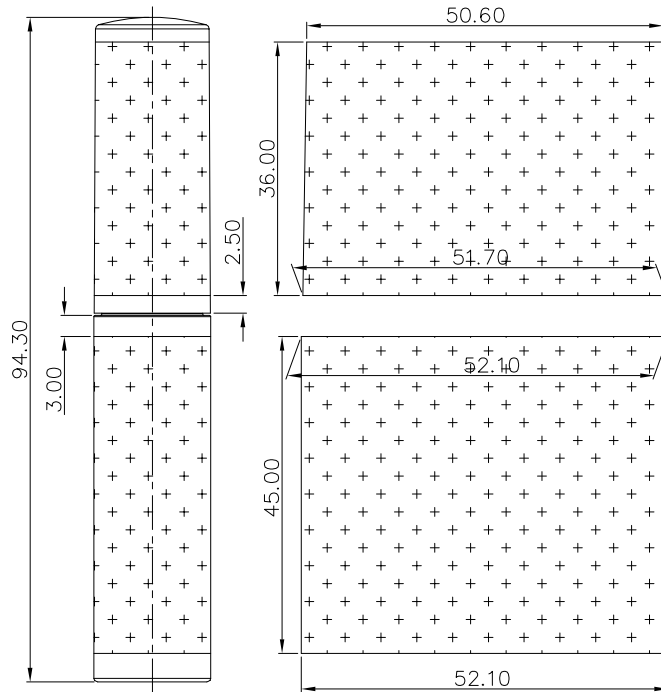

Decoration Area: only fit for
Silk Screen Printing or Roll Hot Stamping

Logo Normal size
For Reference:

PRODUCT CODE: EHST007MUEL	SCALE: 1:1
PRODUCT: EYELINER	DATE: 9/17/19
DOC TYPE: PRINT AREA	REVISION: R2
These drawings and specifications are the property of Instockpack and shall not be copied, reproduced, or used in any manner without the prior consent of Instockpack.	