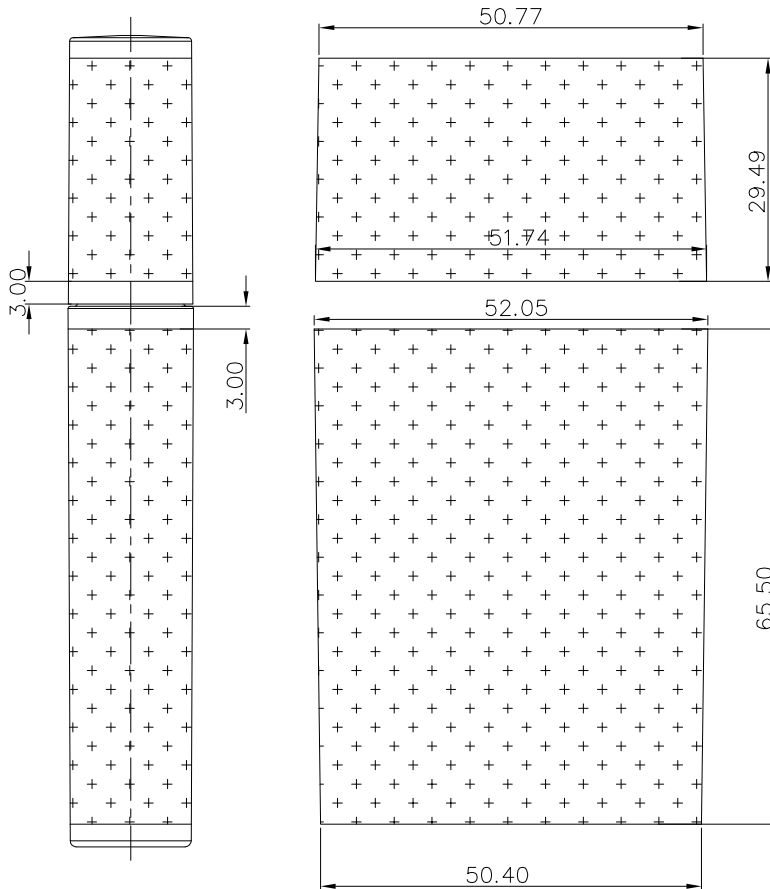

Decoration Area:
Silk Screen Printing or Roll Hot Stamping

Logo Normal size
For Reference:

PRODUCT CODE: EHST005MULG	SCALE: 1:1
PRODUCT: LIPGLOSS	DATE: 10/23/19
DOC TYPE: PRINT AREA	REVISION: R1

These drawings and specifications are the property of Instockpack and shall not be copied, reproduced, or used in any manner without the prior consent of Instockpack.