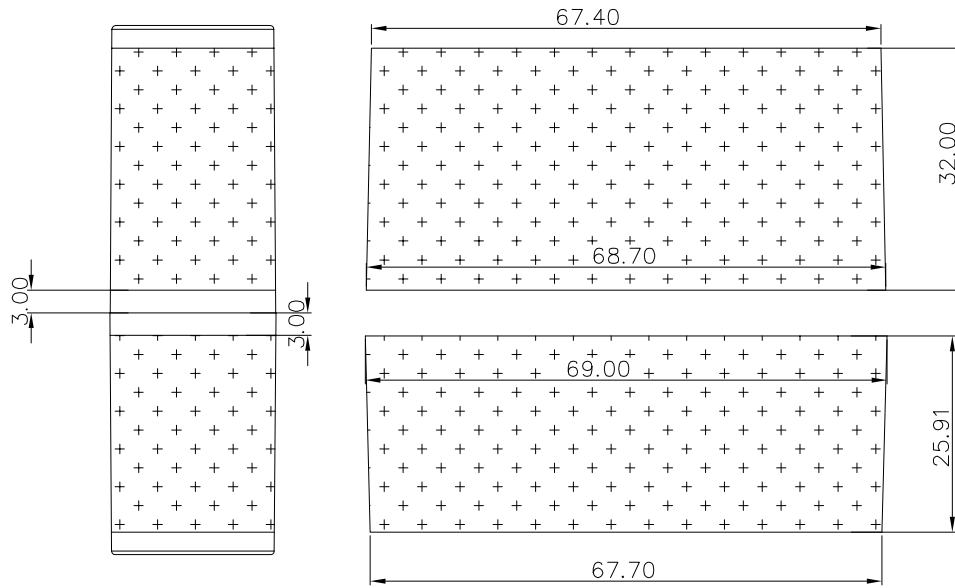

Decoration Area: only fit for
Silk Screen Printing or Roll Hot Stamping

Logo Normal size
For Reference:

PRODUCT CODE: EHST0001MULS	SCALE: 1:1
PRODUCT: LIPSTICK	DATE: 9/17/19
DOC TYPE: PRINT AREA	REVISION: R2
These drawings and specifications are the property of Instockpack and shall not be copied, reproduced, or used in any manner without the prior consent of Instockpack.	