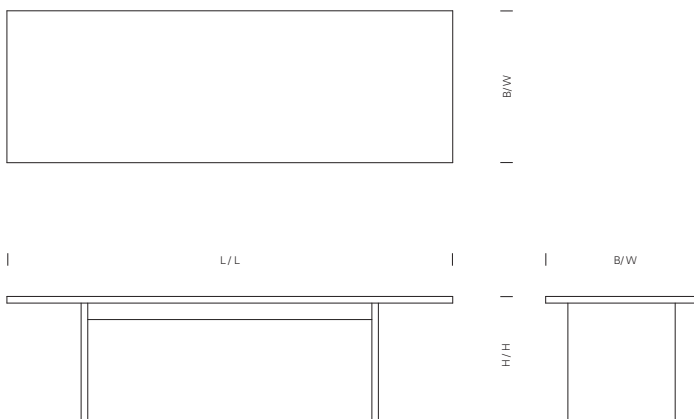

TA24 ASHIDA
TISCH / TABLE
DESIGN: PHILIPP MAINZER, 2017 / 2018

RECHTECKIGE TISCHPLATTE / RECTANGULAR TABLE TOP

LÄNGE / LENGTH		BREITE / WIDTH		HÖHE / HEIGHT	
2200 MM	(86 5/8 INCH)	655 MM	(25 3/4 INCH)	1100 MM	(43 1/4 INCH)
2200 MM	(86 5/8 INCH)	920 MM	(36 1/2 INCH)	750 MM	(29 1/2 INCH)
2200 MM	(86 5/8 INCH)	1048 MM	(42 5/8 INCH)	750 MM	(29 1/2 INCH)
2200 MM	(86 5/8 INCH)	1200 MM	(47 1/4 INCH)	750 MM	(29 1/2 INCH)
2700 MM	(106 1/4 INCH)	655 MM	(25 3/4 INCH)	1100 MM	(43 1/4 INCH)
2700 MM	(106 1/4 INCH)	920 MM	(36 1/2 INCH)	750 MM	(29 1/2 INCH)
2700 MM	(106 1/4 INCH)	1048 MM	(42 5/8 INCH)	750 MM	(29 1/2 INCH)
2700 MM	(106 1/4 INCH)	1200 MM	(47 1/4 INCH)	750 MM	(29 1/2 INCH)
3300 MM	(129 7/8 INCH)	655 MM	(25 3/4 INCH)	1100 MM	(43 1/4 INCH)
3300 MM	(129 7/8 INCH)	920 MM	(36 1/2 INCH)	750 MM	(29 1/2 INCH)
3300 MM	(129 7/8 INCH)	1048 MM	(42 5/8 INCH)	750 MM	(29 1/2 INCH)
3300 MM	(129 7/8 INCH)	1200 MM	(47 1/4 INCH)	750 MM	(29 1/2 INCH)
3600 MM	(141 3/4 INCH)	1048 MM	(42 5/8 INCH)	750 MM	(29 1/2 INCH)
3600 MM	(141 3/4 INCH)	1200 MM	(47 1/4 INCH)	750 MM	(29 1/2 INCH)

MATERIAL, OBERFLÄCHE / MATERIAL, FINISH

EICHE, GEÖLT / OAK, OILED

NUSSBAUM, GEÖLT / WALNUT, OILED

EICHE, WEISS PIGMENTIERT, GEWACHST / OAK, WHITE PIGMENTED, WAXED

EICHE, DUNKEL GEBEIZT, LACKIERT / OAK, DARK STAINED LAQUERED