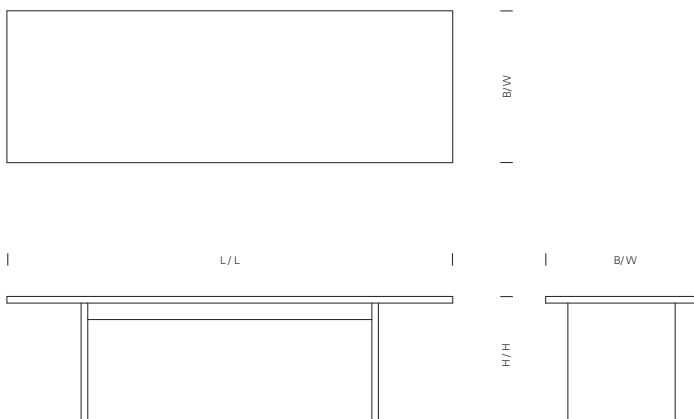

TA24 ASHIDA
TISCH / TABLE
DESIGN: PHILIPP MAINZER, 2017 / 2018

RECHTECKIGE TISCHPLATTE / RECTANGULAR TABLE TOP

LÄNGE / LENGTH		BREITE / WIDTH		HÖHE / HEIGHT	
2200 MM	(86 5/8 INCH)	655 MM	(25 3/4 INCH)	1100 MM	(43 1/4 INCH)
2200 MM	(86 5/8 INCH)	920 MM	(36 1/2 INCH)	750 MM	(29 1/2 INCH)
2200 MM	(86 5/8 INCH)	1048 MM	(42 5/8 INCH)	750 MM	(29 1/2 INCH)
2200 MM	(86 5/8 INCH)	1200 MM	(47 1/4 INCH)	750 MM	(29 1/2 INCH)
2700 MM	(106 1/4 INCH)	655 MM	(25 3/4 INCH)	1100 MM	(43 1/4 INCH)
2700 MM	(106 1/4 INCH)	920 MM	(36 1/2 INCH)	750 MM	(29 1/2 INCH)
2700 MM	(106 1/4 INCH)	1048 MM	(42 5/8 INCH)	750 MM	(29 1/2 INCH)
2700 MM	(106 1/4 INCH)	1200 MM	(47 1/4 INCH)	750 MM	(29 1/2 INCH)
3300 MM	(129 7/8 INCH)	655 MM	(25 3/4 INCH)	1100 MM	(43 1/4 INCH)
3300 MM	(129 7/8 INCH)	920 MM	(36 1/2 INCH)	750 MM	(29 1/2 INCH)
3300 MM	(129 7/8 INCH)	1048 MM	(42 5/8 INCH)	750 MM	(29 1/2 INCH)
3300 MM	(129 7/8 INCH)	1200 MM	(47 1/4 INCH)	750 MM	(29 1/2 INCH)
3600 MM	(141 3/4 INCH)	1048 MM	(42 5/8 INCH)	750 MM	(29 1/2 INCH)
3600 MM	(141 3/4 INCH)	1200 MM	(47 1/4 INCH)	750 MM	(29 1/2 INCH)

MATERIAL, OBERFLÄCHE / MATERIAL, FINISH

EICHE, GEÖLT / OAK, OILED

NUSSBAUM, GEÖLT / WALNUT, OILED

EICHE, WEISS PIGMENTIERT, GEWACHST /
OAK, WHITE PIGMENTED, WAXED