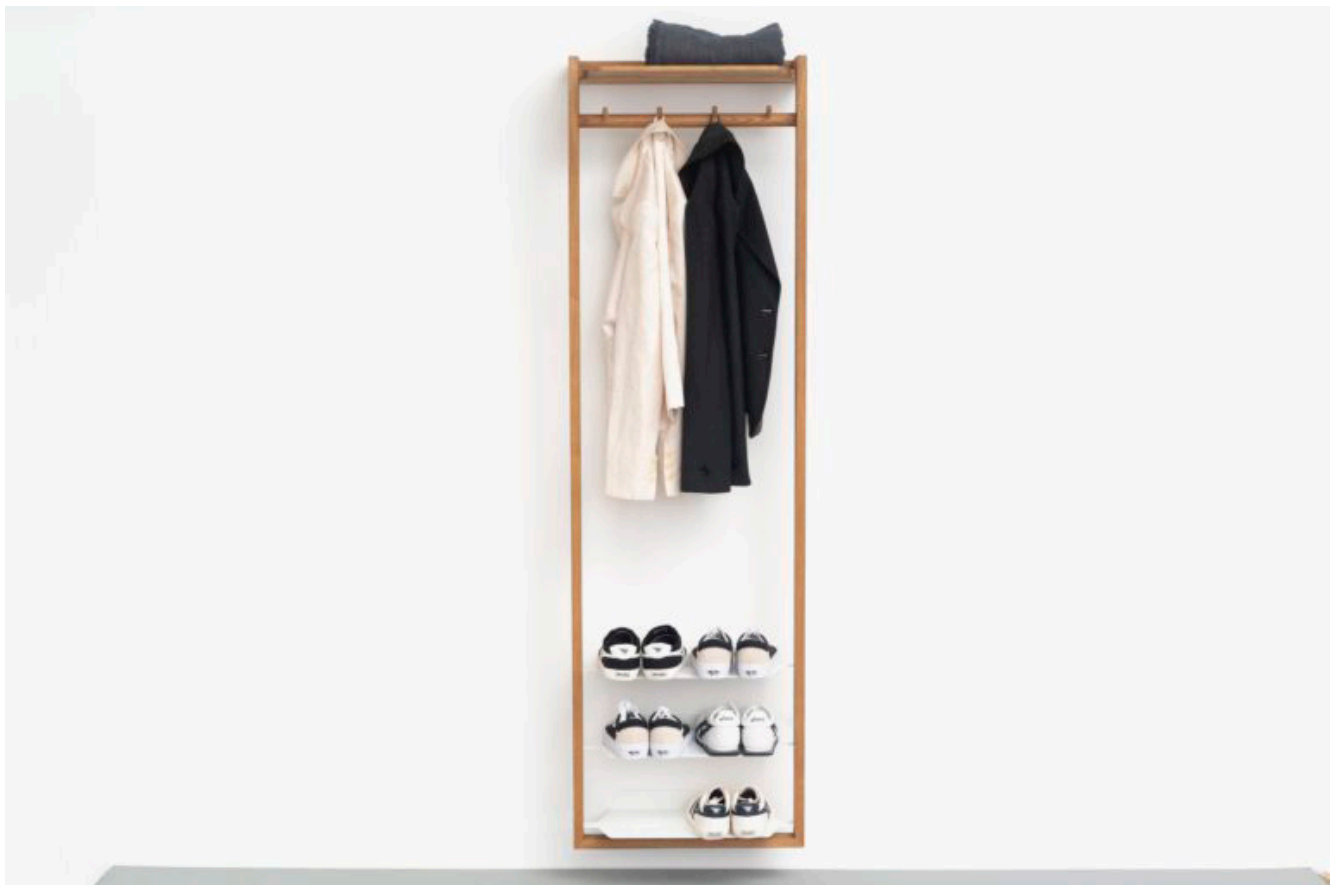

GARDERO-B WITH HOOK RAIL

M DAS KLEINE B

D JENS BAUMANN + SEBASTIAN FEHLBERGER

In the hallway, people put things down, stow them away and hang them up – often in a confined space. This is why corridor furniture must be well thought out: Functionality and lightness are the topics. The hall stand made of oiled oak offers space for coats and jackets without being space-filling itself. Bicycle helmets, caps, scarves, and more can be stored on the upper shelf and shoes can be placed on the three powder-coated aluminum shelves.

GARDERO-B w/ HR 1 W 20.6" x D 10.6" x H 69.7"

GARDERO-B w/ HR 2 W 30.5" x D 10.6" x H 69.7"

MATERIAL

OAK OILED

STEEL, POWDER COATED, WHITE

ALUMINUM, POWDER COATED, WHITE