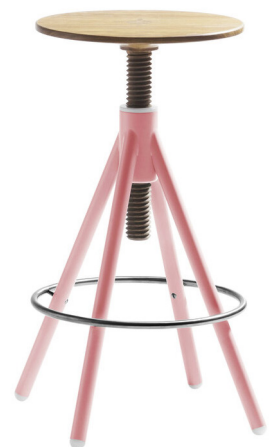

THREAD FAMILY HIGH STOOL

M COORDINATION BERLIN
D FILIP SELLIN

“Thread Family” is a set of small height-adjustable furniture pieces featuring a thread and seat lathed from walnut wood on a welded steel base available in many colours.

The family consists of three members: Small Stool, Bistro Table & High Stool.

D 12.6" x H 21.3"-28.3"

FINISHES

AMERICAN WALNUT,
OAK,
OAK VARNISHED BLACK
STAINLESS STEEL, POLYMER

COLOR OPTIONS

SUN, MINT, SLATE,
GRASS, PLASTER,
CREAMBERRY

Custom colors available

COLORS

WOOD

100% walnut, oiled

100% oak, oiled

100% oak, varnished black