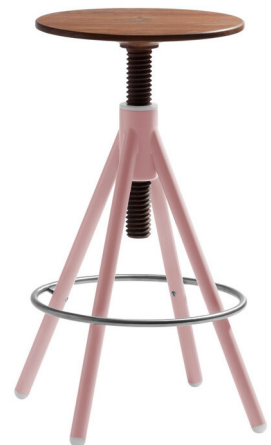

THREAD FAMILY HIGH STOOL

M COORDINATION BERLIN
D FILIP SELLIN

“Thread Family” is a set of small height-adjustable furniture pieces featuring a thread and seat lathed from walnut wood on a welded steel base available in many colours.

The family consists of three members: Small Stool, Bistro Table & High Stool.

D 12.6" x H 21.3"-28.3"

FINISHES

AMERICAN WALNUT,
OAK,
OAK VARNISHED BLACK
STAINLESS STEEL, POLYMER

COLOR OPTIONS

SUN, MINT, SLATE,
GRASS, PLASTER,
CREAMBERRY

Custom colors available

COLORS

WOOD

100% walnut, oiled

100% oak, oiled

100% oak, varnished black