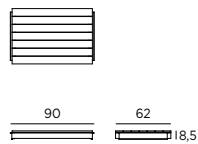

**ADAPT EINHÄNGE-
MODUL 90**
ADAPT HANGING
MODULE 90