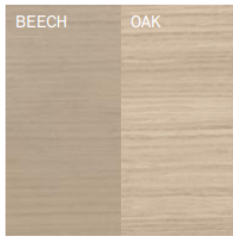

VARIOUS COLORS VARIOUS FINISHES

WOOD FINISHES

NATURAL FINISHES

NATURAL BEECH
lacquer/oil

NATURAL OAK
lacquer/oil

NATURAL AMERICAN
WALNUT
oil

COLORED OIL

W115 OIL SMOKY WHITE
beech/oak

W660 OIL BARK BROWN
beech/oak

W685 OIL EARTHY BROWN
beech/oak

W520 OIL MISTY GREEN
beech/oak

W170 OIL STONE GREY
beech/oak

Colour difference
between beech and oak
in W115 OIL SMOKY
WHITE

STAINS

B4 COFFEE
beech/oak

B105 DARK WENGE
beech/oak

B112 DARK CHOCOLATE
beech/oak

B114 NOUGAT
beech/oak

B116 HONEY
beech

B123 BLACK GRAIN
beech/oak

B580 FOREST GREEN
beech/oak

S110 LIGHT WHITE
beech/oak

Colour difference
between beech and oak
in S110 LIGHT WHITE

PIGMENTED COLORS

C120 WHITE
beech/oak

C139 CLOUD GREY
beech/oak

C150 MOON GREY
beech/oak

C180 GREY SHADOW
beech/oak

C250 STEAM BLUE
beech/oak

C270 GRAPHITE BLUE
beech/oak

C350 FACTORY RED
beech/oak