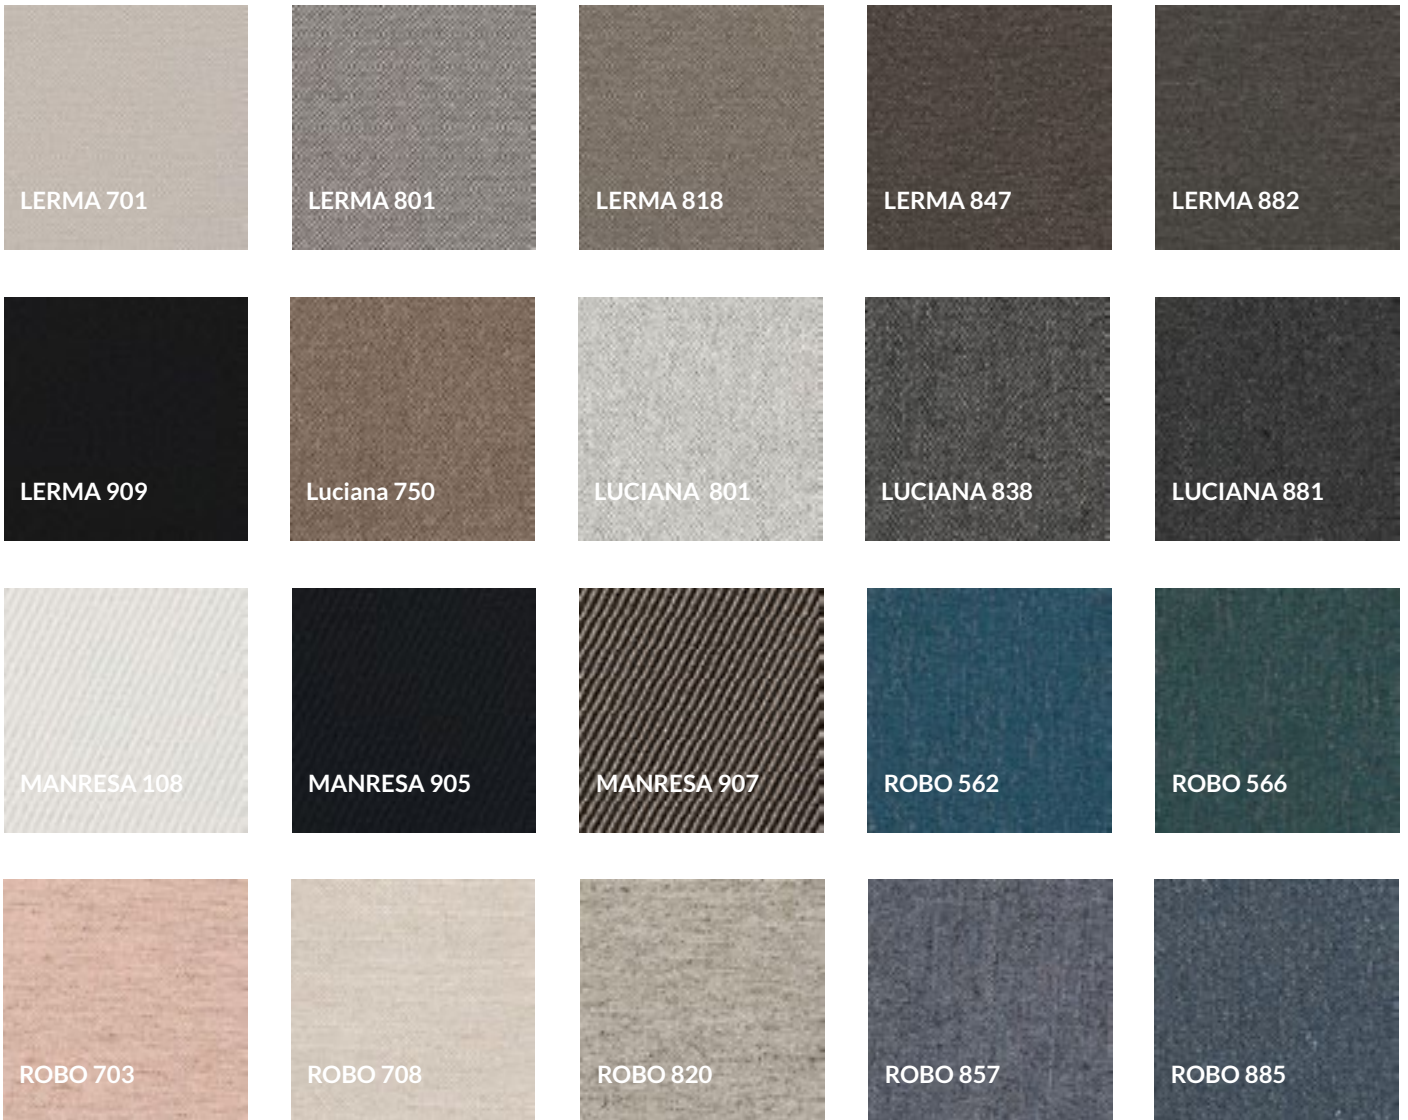

FABRIC
LEATHER

VARIOUS COLORS

WOOD FINISHES

ASH STANDARD BLACK GRAIN	ASH STANDARD COFFEE	ASH STANDARD DARK CHOCOLATE	ASH STANDARD DARK WENGE	ASH STANDARD GRANITE
ASH STANDARD NOUGAT	ASH STANDARD NATURAL	ASH STANDARD WHITE POWDER	ASH STANDARD HONEY	
ASH STANDARD AQUA GREEN	ASH STANDARD TURQUOISE GREEN	ASH STANDARD BABY BLUE	ASH STANDARD OPAL BLUE	ASH STANDARD MOUNTAIN FJORD
ASH STANDARD OCEAN BLUE	ASH STANDARD PINE GREEN	ASH STANDARD GREY SHADOW	ASH STANDARD BLUE BERRIES	ASH STANDARD MOON GREY
ASH STANDARD CLOUD GREY	ASH STANDARD SANDY BEIGE	ASH STANDARD B20 WHITE	ASH STANDARD GINGER YELLOW	ASH STANDARD CREAMY YELLOW
ASH STANDARD RUBY RED	ASH STANDARD SALMON PINK	ASH STANDARD CORAL ORANGE	ASH STANDARD NUDE PINK	

WOOD FINISHES

 BEECH STANDARD BLACK GRAIN	 BEECH STANDARD COFFEE	 BEECH STANDARD DARK CHOCOLATE	 BEECH STANDARD DARK WENGE	 BEECH STANDARD GRANITE
 BEECH STANDARD NOUGAT	 BEECH STANDARD NATURAL	 BEECH STANDARD WHITE POWDER	 BEECH STANDARD HONEY	
 BEECH PIGMENT AQUA GREEN	 BEECH PIGMENT TURQUOISE GREEN	 BEECH PIGMENT BABY BLUE	 BEECH PIGMENT BLUE BERRIES	 BEECH PIGMENT MOUNTAIN FJORD
 BEECH PIGMENT OCEAN BLUE	 BEECH PIGMENT OPAL BLUE	 BEECH PIGMENT PINE GREEN	 BEECH PIGMENT GREY SHADOW	 BEECH PIGMENT MOON GREY
 BEECH PIGMENT SANDY BEIGE	 BEECH PIGMENT CLOUD GREY	 BEECH PIGMENT B20 WHITE	 BEECH PIGMENT CREAMY YELLOW	 BEECH PIGMENT GINGER YELLOW
 BEECH PIGMENT RUBY RED	 BEECH PIGMENT SALMON PINK	 BEECH PIGMENT CORAL ORANGE	 BEECH PIGMENT NUDE PINK	

WOOD FINISHES

LEATHER

LEATHER PREMIUM

FABRIC CATEGORY A

FABRIC CATEGORY A

FABRIC CATEGORY B

FABRIC CATEGORY C

FABRIC CATEGORY D