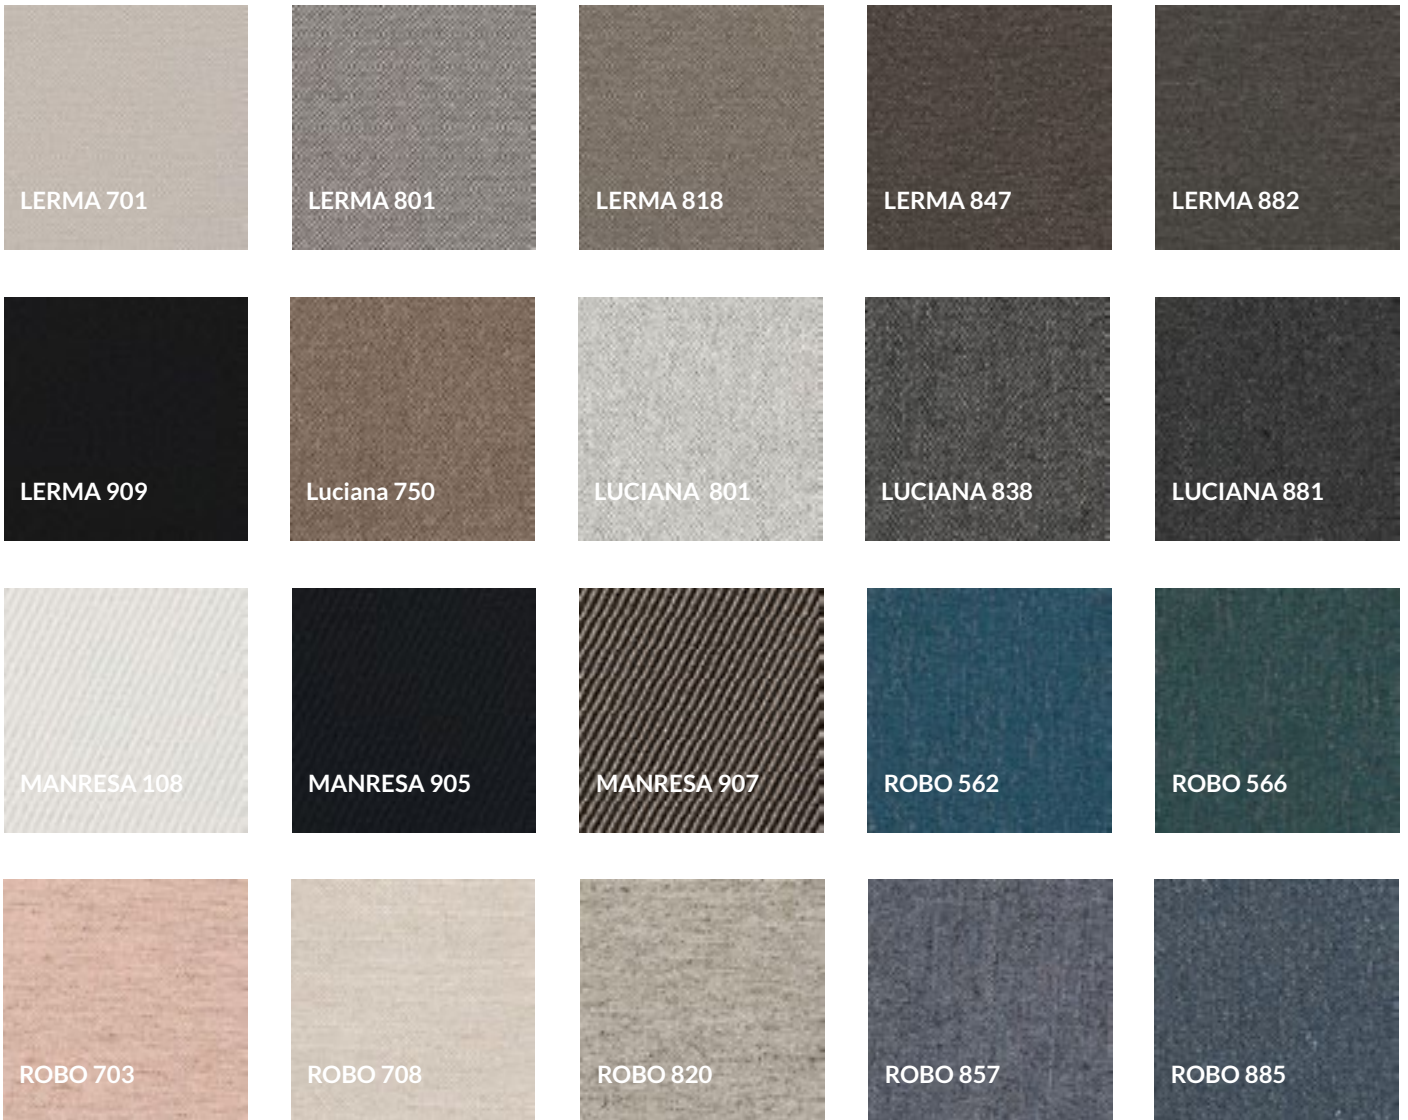

W 17.9" x D 19.8" x H 31.9"/38.6"

SEAT HEIGHT 24"/30.7"

FRAME

ASH
BEECH

VARIOUS COLORS

SEAT

ASH VENEER
BEECH VENEER

UPHOLSTERY

FABRIC
LEATHER

VARIOUS COLORS

WOOD FINISHES

ASH STANDARD BLACK GRAIN	ASH STANDARD COFFEE	ASH STANDARD DARK CHOCOLATE	ASH STANDARD DARK WENGE	ASH STANDARD GRANITE
ASH STANDARD NOUGAT	ASH STANDARD NATURAL	ASH STANDARD WHITE POWDER	ASH STANDARD HONEY	
ASH STANDARD AQUA GREEN	ASH STANDARD TURQUOISE GREEN	ASH STANDARD BABY BLUE	ASH STANDARD OPAL BLUE	ASH STANDARD MOUNTAIN FJORD
ASH STANDARD OCEAN BLUE	ASH STANDARD PINE GREEN	ASH STANDARD GREY SHADOW	ASH STANDARD BLUE BERRIES	ASH STANDARD MOON GREY
ASH STANDARD CLOUD GREY	ASH STANDARD SANDY BEIGE	ASH STANDARD B20 WHITE	ASH STANDARD GINGER YELLOW	ASH STANDARD CREAMY YELLOW
ASH STANDARD RUBY RED	ASH STANDARD SALMON PINK	ASH STANDARD CORAL ORANGE	ASH STANDARD NUDE PINK	

WOOD FINISHES

 BEECH STANDARD BLACK GRAIN	 BEECH STANDARD COFFEE	 BEECH STANDARD DARK CHOCOLATE	 BEECH STANDARD DARK WENGE	 BEECH STANDARD GRANITE
 BEECH STANDARD NOUGAT	 BEECH STANDARD NATURAL	 BEECH STANDARD WHITE POWDER	 BEECH STANDARD HONEY	
 BEECH PIGMENT AQUA GREEN	 BEECH PIGMENT TURQUOISE GREEN	 BEECH PIGMENT BABY BLUE	 BEECH PIGMENT BLUE BERRIES	 BEECH PIGMENT MOUNTAIN FJORD
 BEECH PIGMENT OCEAN BLUE	 BEECH PIGMENT OPAL BLUE	 BEECH PIGMENT PINE GREEN	 BEECH PIGMENT GREY SHADOW	 BEECH PIGMENT MOON GREY
 BEECH PIGMENT SANDY BEIGE	 BEECH PIGMENT CLOUD GREY	 BEECH PIGMENT B20 WHITE	 BEECH PIGMENT CREAMY YELLOW	 BEECH PIGMENT GINGER YELLOW
 BEECH PIGMENT RUBY RED	 BEECH PIGMENT SALMON PINK	 BEECH PIGMENT CORAL ORANGE	 BEECH PIGMENT NUDE PINK	

WOOD FINISHES

LEATHER

LEATHER PREMIUM

FABRIC CATEGORY A

FABRIC CATEGORY A

FABRIC CATEGORY B

FABRIC CATEGORY C

FABRIC CATEGORY D