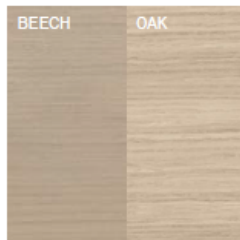

W 12.6" x D 12.6" x H 25.2"/31.5"

FRAME

BEECH
OAK

VARIOUS COLORS

SEAT

BEECH VENEER
OAK VENEER

NATURAL FINISHES

NATURAL BEECH
lacquer/oil

NATURAL OAK
lacquer/oil

COLORED OIL

W115 OIL SMOKY WHITE
beech/oak

W660 OIL BARK BROWN
beech/oak

W685 OIL EARTHY BROWN
beech/oak

W520 OIL MISTY GREEN
beech/oak

W170 OIL STONE GREY
beech/oak

Colour difference
between beech and oak
in W115 OIL SMOKY
WHITE

STAINS

B4 COFFEE
beech/oak

B105 DARK WENGE
beech/oak

B112 DARK CHOCOLATE
beech/oak

B114 NOUGAT
beech/oak

B116 HONEY
beech

B123 BLACK GRAIN
beech/oak

B580 FOREST GREEN
beech/oak

S110 LIGHT WHITE
beech/oak

PIGMENTED COLORS

C120 WHITE
beech/oak

C139 CLOUD GREY
beech/oak

C150 MOON GREY
beech/oak

C180 GREY SHADOW
beech/oak

C250 STEAM BLUE
beech/oak

C270 GRAPHITE BLUE
beech/oak