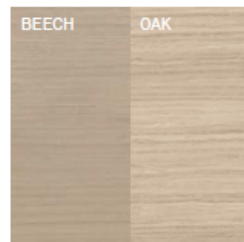

BASE

VENEER BEECH, OAK, OR WALNUT

TABLETOP SHAPES

Oval

Rectangle

Spheric rectangle

TABLETOP EDGES

Round

Bevelled

Straight

NATURAL FINISHES

NATURAL BEECH
lacquer/oil

NATURAL OAK
lacquer/oil

NATURAL AMERICAN
WALNUT
oil

COLORED OIL

W115 OIL SMOKY WHITE
beech/oak

W660 OIL BARK BROWN
beech/oak

W685 OIL EARTHY BROWN
beech/oak

W520 OIL MISTY GREEN
beech/oak

W170 OIL STONE GREY
beech/oak

BEECH OAK
Colour difference
between beech and oak
in W115 OIL SMOKY
WHITE

STAINS

B4 COFFEE
beech/oak

B105 DARK WENGE
beech/oak

B112 DARK CHOCOLATE
beech/oak

B114 NOUGAT
beech/oak

B116 HONEY
beech

B123 BLACK GRAIN
beech/oak

B580 FOREST GREEN
beech/oak

S110 LIGHT WHITE
beech/oak

Colour difference
between beech and oak
in S110 LIGHT WHITE