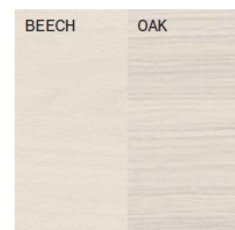

Bevelled

Straight

NATURAL FINISHES

NATURAL BEECH
lacquer/oil

NATURAL OAK
lacquer/oil

NATURAL AMERICAN
WALNUT
oil

COLORED OIL

W115 OIL SMOKY WHITE
beech/oak

W660 OIL BARK BROWN
beech/oak

W685 OIL EARTHY BROWN
beech/oak

W520 OIL MISTY GREEN
beech/oak

W170 OIL STONE GREY
beech/oak

BEECH OAK
Colour difference
between beech and oak
in W115 OIL SMOKY
WHITE

STAINS

B4 COFFEE
beech/oak

B105 DARK WENGE
beech/oak

B112 DARK CHOCOLATE
beech/oak

B114 NOUGAT
beech/oak

B116 HONEY
beech

B123 BLACK GRAIN
beech/oak

B580 FOREST GREEN
beech/oak

S110 LIGHT WHITE
beech/oak

Colour difference
between beech and oak
in S110 LIGHT WHITE

PIGMENTED COLORS

C120 WHITE
beech/oak

C139 CLOUD GREY
beech/oak

C150 MOON GREY
beech/oak

C180 GREY SHADOW
beech/oak

C250 STEAM BLUE
beech/oak

C270 GRAPHITE BLUE
beech/oak

C350 FACTORY RED
beech/oak