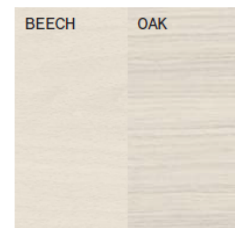

NATURAL BEECH
lacquer/oil

NATURAL OAK
lacquer/oil

NATURAL AMERICAN
WALNUT
oil

COLORED OIL

W115 OIL SMOKY WHITE
beech/oak

W660 OIL BARK BROWN
beech/oak

W685 OIL EARTHY BROWN
beech/oak

W520 OIL MISTY GREEN
beech/oak

W170 OIL STONE GREY
beech/oak

Colour difference
between beech and oak
in W115 OIL SMOKY
WHITE

STAINS

B4 COFFEE
beech/oak

B105 DARK WENGE
beech/oak

B112 DARK CHOCOLATE
beech/oak

B114 NOUGAT
beech/oak

B116 HONEY
beech

B123 BLACK GRAIN
beech/oak

B580 FOREST GREEN
beech/oak

S110 LIGHT WHITE
beech/oak

Colour difference
between beech and oak
in S110 LIGHT WHITE

PIGMENTED COLORS

C120 WHITE
beech/oak

C139 CLOUD GREY
beech/oak

C150 MOON GREY
beech/oak