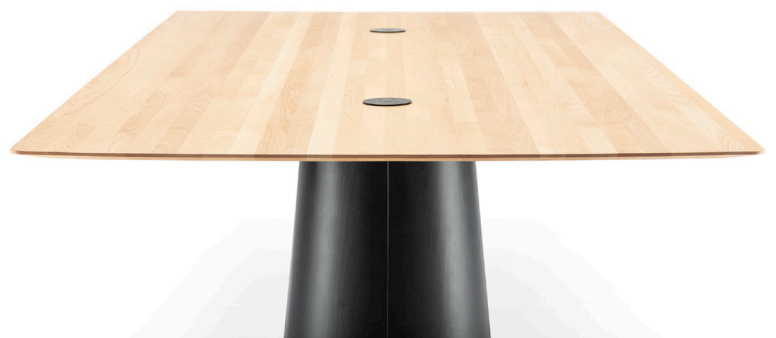

P.O.V. TABLE 467

M TON
D KASCHKASCH

The P.O.V. collection features a modular design and an organically shaped table base. While it may look discreet, this P.O.V. table has the potential to command a room – it all depends on your point of view. At 28.7” high, 15.7” wide, and 67.9” long, the elongated central base provides complete stability and support for a large tabletop. This version can be paired with three different tabletop shapes (rectangular, oval, or rectangular with rounded edges).

L 110.2” x W 55.1” x H 29.7”
L 118.1” x W 59.1” x H 59.1”

TABLE TOP

SOLID WOOD, BEECH, OAK, OR
WALNUT MULTIPLEX WITH VENEER
MULTIPLEX WITH LAMINATE SURFACE

BASE

VENEER BEECH, OAK, OR WALNUT

TABLETOP SHAPES

Oval

Rectangle

Spheric rectangle

TABLETOP EDGES

Round

Bevelled

Straight

NATURAL FINISHES