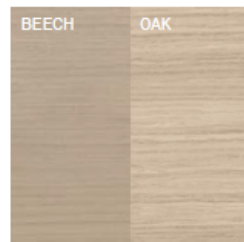

Oval

Rectangle

Spheric rectangle

TABLETOP EDGES

Round

Bevelled

Straight

NATURAL FINISHES

NATURAL BEECH
lacquer/oil

NATURAL OAK
lacquer/oil

NATURAL AMERICAN
WALNUT
oil

COLORED OIL

W115 OIL SMOKY WHITE
beech/oak

W660 OIL BARK BROWN
beech/oak

W685 OIL EARTHY BROWN
beech/oak

W520 OIL MISTY GREEN
beech/oak

W170 OIL STONE GREY
beech/oak

Colour difference
between beech and oak
in W115 OIL SMOKY
WHITE

STAINS

B4 COFFEE
beech/oak

B105 DARK WENGE
beech/oak

B112 DARK CHOCOLATE
beech/oak

B114 NOUGAT
beech/oak

B116 HONEY
beech

B123 BLACK GRAIN
beech/oak

B580 FOREST GREEN
beech/oak

S110 LIGHT WHITE
beech/oak

Colour difference
between beech and oak
in S110 LIGHT WHITE

PIGMENTED COLORS

C120 WHITE
beech/oak

C139 CLOUD GREY
beech/oak

C150 MOON GREY
beech/oak