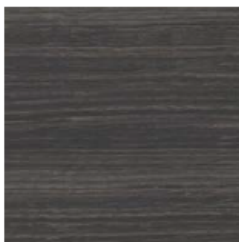

Oval

Rectangle

Spheric rectangle

TABLETOP EDGES

Round

Bevelled

Straight

NATURAL FINISHES

NATURAL BEECH
lacquer/oil

NATURAL OAK
lacquer/oil

NATURAL AMERICAN
WALNUT
oil

COLORED OIL

W115 OIL SMOKY WHITE
beech/oak

W660 OIL BARK BROWN
beech/oak

W685 OIL EARTHY BROWN
beech/oak

W520 OIL MISTY GREEN
beech/oak

W170 OIL STONE GREY
beech/oak

Colour difference
between beech and oak
in W115 OIL SMOKY
WHITE

STAINS

B4 COFFEE
beech/oak

B105 DARK WENGE
beech/oak

B112 DARK CHOCOLATE
beech/oak

B114 NOUGAT
beech/oak

B116 HONEY
beech