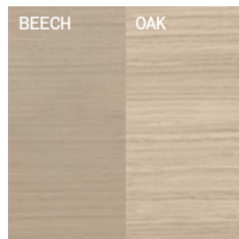

Oval

Rectangle

Spheric rectangle

TABLETOP EDGES

Round

Bevelled

Straight

NATURAL FINISHES

NATURAL BEECH
lacquer/oil

NATURAL OAK
lacquer/oil

NATURAL AMERICAN
WALNUT
oil

COLORED OIL

W115 OIL SMOKY WHITE
beech/oak

W660 OIL BARK BROWN
beech/oak

W685 OIL EARTHY BROWN
beech/oak

W520 OIL MISTY GREEN
beech/oak

W170 OIL STONE GREY
beech/oak

Colour difference
between beech and oak
in W115 OIL SMOKY
WHITE

STAINS

B4 COFFEE
beech/oak

B105 DARK WENGE
beech/oak

B112 DARK CHOCOLATE
beech/oak

B114 NOUGAT
beech/oak

B116 HONEY
beech

B123 BLACK GRAIN
beech/oak

B580 FOREST GREEN
beech/oak

S110 LIGHT WHITE
beech/oak

Colour difference
between beech and oak
in S110 LIGHT WHITE

PIGMENTED COLORS

C120 WHITE
beech/oak

C139 CLOUD GREY
beech/oak

C150 MOON GREY
beech/oak