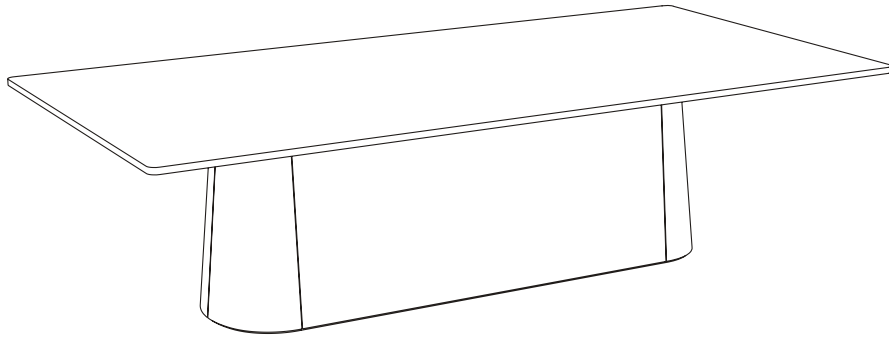

P.O.V. TABLE 467

M TON
D KASCHKASCH

The P.O.V. collection features a modular design and an organically shaped table base. While it may look discreet, this P.O.V. table has the potential to command a room – it all depends on your point of view. At 28.7” high, 15.7” wide, and 67.9” long, the elongated central base provides complete stability and support for a large tabletop. This version can be paired with three different tabletop shapes (rectangular, oval, or rectangular with rounded edges).

L 110.2” x W 55.1” x H 29.7”
L 118.1” x W 59.1” x H 59.1”

TABLE TOP

SOLID WOOD, BEECH, OAK, OR
WALNUT MULTIPLEX WITH VENEER
MULTIPLEX WITH LAMINATE SURFACE

BASE

VENEER BEECH, OAK, OR WALNUT

TABLETOP SHAPES

Oval

Rectangle

Spheric rectangle

TABLETOP EDGES

Round

Bevelled

Straight

NATURAL FINISHES