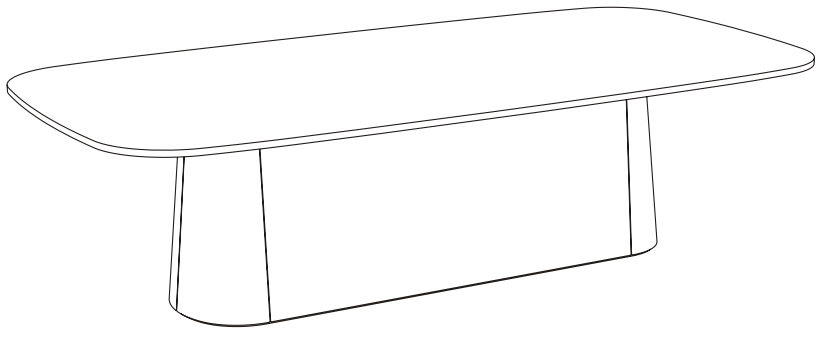

P.O.V. TABLE 467

M TON
D KASCHKASCH

The P.O.V. collection features a modular design and an organically shaped table base. While it may look discreet, this P.O.V. table has the potential to command a room – it all depends on your point of view. At 28.7” high, 15.7” wide, and 67.9” long, the elongated central base provides complete stability and support for a large tabletop. This version can be paired with three different tabletop shapes (rectangular, oval, or rectangular with rounded edges).

L 110.2” x W 55.1” x H 29.7”
L 118.1” x W 59.1” x H 59.1”

TABLE TOP

SOLID WOOD, BEECH, OAK, OR
WALNUT MULTIPLEX WITH VENEER
MULTIPLEX WITH LAMINATE SURFACE

BASE

VENEER BEECH, OAK, OR WALNUT

TABLETOP SHAPES

Oval

Rectangle

Spheric rectangle

TABLETOP EDGES

Round

Bevelled

Straight

NATURAL FINISHES