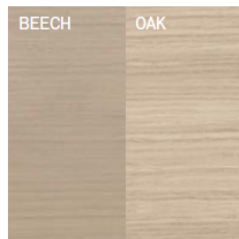

### TABLETOP EDGES

Round

Bevelled

Straight

NATURAL FINISHES

NATURAL BEECH  
lacquer/oil

NATURAL OAK  
lacquer/oil

NATURAL AMERICAN  
WALNUT  
oil

COLORED OIL

W115 OIL SMOKY WHITE  
beech/oak

W660 OIL BARK BROWN  
beech/oak

W685 OIL EARTHY BROWN  
beech/oak

W520 OIL MISTY GREEN  
beech/oak

W170 OIL STONE GREY  
beech/oak

Colour difference  
between beech and oak  
in W115 OIL SMOKY  
WHITE

STAINS

B4 COFFEE  
beech/oak

B105 DARK WENGE  
beech/oak

B112 DARK CHOCOLATE  
beech/oak

B114 NOUGAT  
beech/oak

B116 HONEY  
beech

B123 BLACK GRAIN  
beech/oak

B580 FOREST GREEN  
beech/oak

S110 LIGHT WHITE  
beech/oak

Colour difference  
between beech and oak  
in S110 LIGHT WHITE

PIGMENTED COLORS

C120 WHITE  
beech/oak

C139 CLOUD GREY  
beech/oak

C150 MOON GREY  
beech/oak

C180 GREY SHADOW  
beech/oak