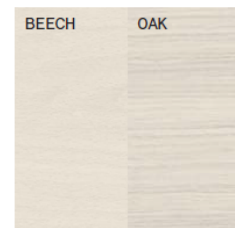

### TABLETOP EDGES

Round

Bevelled

Straight

NATURAL FINISHES

NATURAL BEECH  
lacquer/oil

NATURAL OAK  
lacquer/oil

NATURAL AMERICAN  
WALNUT  
oil

COLORED OIL

W115 OIL SMOKY WHITE  
beech/oak

W660 OIL BARK BROWN  
beech/oak

W685 OIL EARTHY BROWN  
beech/oak

W520 OIL MISTY GREEN  
beech/oak

W170 OIL STONE GREY  
beech/oak

Colour difference  
between beech and oak  
in W115 OIL SMOKY  
WHITE

STAINS

B4 COFFEE  
beech/oak

B105 DARK WENGE  
beech/oak

B112 DARK CHOCOLATE  
beech/oak

B114 NOUGAT  
beech/oak

B116 HONEY  
beech

B123 BLACK GRAIN  
beech/oak

B580 FOREST GREEN  
beech/oak

S110 LIGHT WHITE  
beech/oak

Colour difference  
between beech and oak  
in S110 LIGHT WHITE

PIGMENTED COLORS

C120 WHITE  
beech/oak

C139 CLOUD GREY  
beech/oak

C150 MOON GREY  
beech/oak

C180 GREY SHADOW  
beech/oak