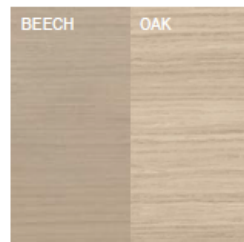

Oval

Rectangle

Spheric rectangle

TABLETOP EDGES

Round

Bevelled

Straight

NATURAL FINISHES

NATURAL BEECH
lacquer/oil

NATURAL OAK
lacquer/oil

NATURAL AMERICAN
WALNUT
oil

COLORED OIL

W115 OIL SMOKY WHITE
beech/oak

W660 OIL BARK BROWN
beech/oak

W685 OIL EARTHY BROWN
beech/oak

W520 OIL MISTY GREEN
beech/oak

W170 OIL STONE GREY
beech/oak

BEECH OAK
Colour difference
between beech and oak
in W115 OIL SMOKY
WHITE

STAINS

B4 COFFEE
beech/oak

B105 DARK WENGE
beech/oak

B112 DARK CHOCOLATE
beech/oak

B114 NOUGAT
beech/oak

B116 HONEY
beech

B123 BLACK GRAIN
beech/oak

B580 FOREST GREEN
beech/oak

S110 LIGHT WHITE
beech/oak

Colour difference
between beech and oak
in S110 LIGHT WHITE

PIGMENTED COLORS

C120 WHITE
beech/oak

C139 CLOUD GREY
beech/oak