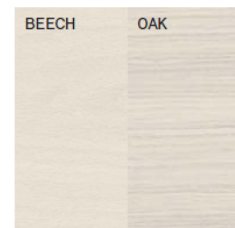

Bevelled

Straight

NATURAL FINISHES

NATURAL BEECH
lacquer/oil

NATURAL OAK
lacquer/oil

NATURAL AMERICAN
WALNUT
oil

COLORED OIL

W115 OIL SMOKY WHITE
beech/oak

W660 OIL BARK BROWN
beech/oak

W685 OIL EARTHY BROWN
beech/oak

W520 OIL MISTY GREEN
beech/oak

W170 OIL STONE GREY
beech/oak

BEECH OAK
Colour difference
between beech and oak
in W115 OIL SMOKY
WHITE

STAINS

B4 COFFEE
beech/oak

B105 DARK WENGE
beech/oak

B112 DARK CHOCOLATE
beech/oak

B114 NOUGAT
beech/oak

B116 HONEY
beech

B123 BLACK GRAIN
beech/oak

B580 FOREST GREEN
beech/oak

S110 LIGHT WHITE
beech/oak

Colour difference
between beech and oak
in S110 LIGHT WHITE

PIGMENTED COLORS

C120 WHITE
beech/oak

C139 CLOUD GREY
beech/oak

C150 MOON GREY
beech/oak

C180 GREY SHADOW
beech/oak

C250 STEAM BLUE
beech/oak

C270 GRAPHITE BLUE
beech/oak

C350 FACTORY RED
beech/oak