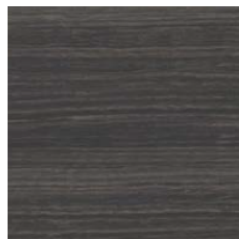

BASE

VENEER BEECH, OAK,
OR WALNUT

TABLETOP SHAPES

Circle

Square

Spheric

TABLETOP EDGES

Round

Bevelled

Straight

NATURAL FINISHES

NATURAL BEECH
lacquer/oil

NATURAL OAK
lacquer/oil

NATURAL AMERICAN
WALNUT
oil

COLORED OIL

W115 OIL SMOKY WHITE
beech/oak

W660 OIL BARK BROWN
beech/oak

W685 OIL EARTHY BROWN
beech/oak

W520 OIL MISTY GREEN
beech/oak

W170 OIL STONE GREY
beech/oak

BEECH OAK
Colour difference
between beech and oak
in W115 OIL SMOKY
WHITE

STAINS

B4 COFFEE
beech/oak

B105 DARK WENGE
beech/oak

B112 DARK CHOCOLATE
beech/oak

B114 NOUGAT
beech/oak

B116 HONEY
beech

B123 BLACK GRAIN
beech/oak

B580 FOREST GREEN
beech/oak

S110 LIGHT WHITE
beech/oak

Colour difference
between beech and oak
in S110 LIGHT WHITE