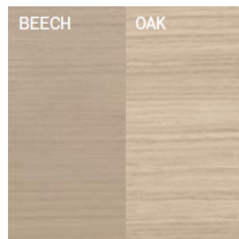

BASE

VENEER BEECH, OAK,
OR WALNUT

TABLETOP SHAPES

Circle

Square

Spheric

TABLETOP EDGES

Round

Bevelled

Straight

NATURAL FINISHES

NATURAL BEECH
lacquer/oil

NATURAL OAK
lacquer/oil

NATURAL AMERICAN
WALNUT
oil

COLORED OIL

W115 OIL SMOKY WHITE
beech/oak

W660 OIL BARK BROWN
beech/oak

W685 OIL EARTHY BROWN
beech/oak

W520 OIL MISTY GREEN
beech/oak

W170 OIL STONE GREY
beech/oak

BEECH OAK
Colour difference
between beech and oak
in W115 OIL SMOKY
WHITE

STAINS

B4 COFFEE
beech/oak

B105 DARK WENGE
beech/oak

B112 DARK CHOCOLATE
beech/oak

B114 NOUGAT
beech/oak

B116 HONEY
beech

B123 BLACK GRAIN
beech/oak

B580 FOREST GREEN
beech/oak

S110 LIGHT WHITE
beech/oak

Colour difference
between beech and oak
in S110 LIGHT WHITE