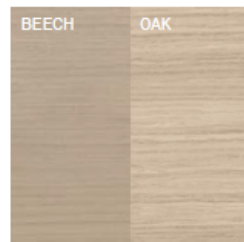

### TABLETOP EDGES

Round

Bevelled

Straight

NATURAL FINISHES

NATURAL BEECH  
lacquer/oil

NATURAL OAK  
lacquer/oil

NATURAL AMERICAN  
WALNUT  
oil

COLORED OIL

W115 OIL SMOKY WHITE  
beech/oak

W660 OIL BARK BROWN  
beech/oak

W685 OIL EARTHY BROWN  
beech/oak

W520 OIL MISTY GREEN  
beech/oak

W170 OIL STONE GREY  
beech/oak

Colour difference  
between beech and oak  
in W115 OIL SMOKY  
WHITE

STAINS

B4 COFFEE  
beech/oak

B105 DARK WENGE  
beech/oak

B112 DARK CHOCOLATE  
beech/oak

B114 NOUGAT  
beech/oak

B116 HONEY  
beech

B123 BLACK GRAIN  
beech/oak

B580 FOREST GREEN  
beech/oak

S110 LIGHT WHITE  
beech/oak

Colour difference  
between beech and oak  
in S110 LIGHT WHITE

PIGMENTED COLORS

C120 WHITE  
beech/oak

C139 CLOUD GREY  
beech/oak

C150 MOON GREY  
beech/oak

C180 GREY SHADOW  
beech/oak