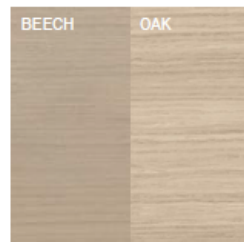

### TABLETOP EDGES

Round

Bevelled

Straight

NATURAL FINISHES

NATURAL BEECH  
lacquer/oil

NATURAL OAK  
lacquer/oil

NATURAL AMERICAN  
WALNUT  
oil

COLORED OIL

W115 OIL SMOKY WHITE  
beech/oak

W660 OIL BARK BROWN  
beech/oak

W685 OIL EARTHY BROWN  
beech/oak

W520 OIL MISTY GREEN  
beech/oak

W170 OIL STONE GREY  
beech/oak

BEECH OAK  
Colour difference  
between beech and oak  
in W115 OIL SMOKY  
WHITE

STAINS

B4 COFFEE  
beech/oak

B105 DARK WENGE  
beech/oak

B112 DARK CHOCOLATE  
beech/oak

B114 NOUGAT  
beech/oak

B116 HONEY  
beech

B123 BLACK GRAIN  
beech/oak

B580 FOREST GREEN  
beech/oak

S110 LIGHT WHITE  
beech/oak

Colour difference  
between beech and oak  
in S110 LIGHT WHITE

PIGMENTED COLORS

C120 WHITE  
beech/oak

C139 CLOUD GREY  
beech/oak

C150 MOON GREY  
beech/oak

C180 GREY SHADOW  
beech/oak