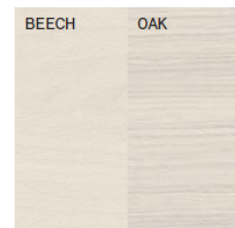

### TABLETOP EDGES

Round

Bevelled

Straight

NATURAL FINISHES

NATURAL BEECH  
lacquer/oil

NATURAL OAK  
lacquer/oil

NATURAL AMERICAN  
WALNUT  
oil

COLORED OIL

W115 OIL SMOKY WHITE  
beech/oak

W660 OIL BARK BROWN  
beech/oak

W685 OIL EARTHY BROWN  
beech/oak

W520 OIL MISTY GREEN  
beech/oak

W170 OIL STONE GREY  
beech/oak

BEECH OAK  
Colour difference  
between beech and oak  
in W115 OIL SMOKY  
WHITE

STAINS

B4 COFFEE  
beech/oak

B105 DARK WENGE  
beech/oak

B112 DARK CHOCOLATE  
beech/oak

B114 NOUGAT  
beech/oak

B116 HONEY  
beech

B123 BLACK GRAIN  
beech/oak

B580 FOREST GREEN  
beech/oak

S110 LIGHT WHITE  
beech/oak

Colour difference  
between beech and oak  
in S110 LIGHT WHITE

PIGMENTED COLORS

C120 WHITE  
beech/oak

C139 CLOUD GREY  
beech/oak

C150 MOON GREY  
beech/oak

C180 GREY SHADOW  
beech/oak