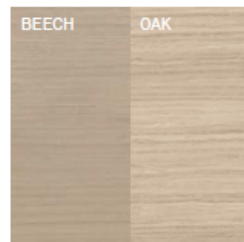

VENEER BEECH, OAK,
OR WALNUT

TABLETOP SHAPES

Circle

Square

Spheric

TABLETOP EDGES

Round

Bevelled

Straight

NATURAL FINISHES

NATURAL BEECH
lacquer/oil

NATURAL OAK
lacquer/oil

NATURAL AMERICAN
WALNUT
oil

COLORED OIL

W115 OIL SMOKY WHITE
beech/oak

W660 OIL BARK BROWN
beech/oak

W685 OIL EARTHY BROWN
beech/oak

W520 OIL MISTY GREEN
beech/oak

W170 OIL STONE GREY
beech/oak

BEECH OAK
Colour difference
between beech and oak
in W115 OIL SMOKY
WHITE

STAINS

B4 COFFEE
beech/oak

B105 DARK WENGE
beech/oak

B112 DARK CHOCOLATE
beech/oak

B114 NOUGAT
beech/oak

B116 HONEY
beech

B123 BLACK GRAIN
beech/oak

B580 FOREST GREEN
beech/oak

S110 LIGHT WHITE
beech/oak

Colour difference
between beech and oak
in S110 LIGHT WHITE