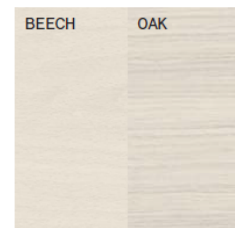

Straight

NATURAL FINISHES

NATURAL BEECH
lacquer/oil

NATURAL OAK
lacquer/oil

NATURAL AMERICAN
WALNUT
oil

COLORED OIL

W115 OIL SMOKY WHITE
beech/oak

W660 OIL BARK BROWN
beech/oak

W685 OIL EARTHY BROWN
beech/oak

W520 OIL MISTY GREEN
beech/oak

W170 OIL STONE GREY
beech/oak

BEECH OAK
Colour difference
between beech and oak
in W115 OIL SMOKY
WHITE

STAINS

B4 COFFEE
beech/oak

B105 DARK WENGE
beech/oak

B112 DARK CHOCOLATE
beech/oak

B114 NOUGAT
beech/oak

B116 HONEY
beech

B123 BLACK GRAIN
beech/oak

B580 FOREST GREEN
beech/oak

S110 LIGHT WHITE
beech/oak

Colour difference
between beech and oak
in S110 LIGHT WHITE

PIGMENTED COLORS

C120 WHITE
beech/oak

C139 CLOUD GREY
beech/oak

C150 MOON GREY
beech/oak

C180 GREY SHADOW
beech/oak

C250 STEAM BLUE
beech/oak

C270 GRAPHITE BLUE
beech/oak

C350 FACTORY RED
beech/oak