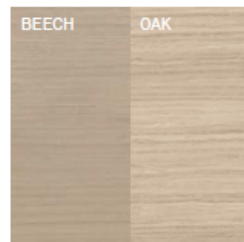

### TABLE TOP

SOLID WOOD, BEECH, OAK, OR WALNUT  
MULTIPLEX WITH VENEER  
MULTIPLEX WITH LAMINATE SURFACE

### TABLETOP EDGES

Round

Bevelled

Straight

NATURAL FINISHES

NATURAL BEECH  
lacquer/oil

NATURAL OAK  
lacquer/oil

NATURAL AMERICAN  
WALNUT  
oil

COLORED OIL

W115 OIL SMOKY WHITE  
beech/oak

W660 OIL BARK BROWN  
beech/oak

W685 OIL EARTHY BROWN  
beech/oak

W520 OIL MISTY GREEN  
beech/oak

W170 OIL STONE GREY  
beech/oak

BEECH OAK  
Colour difference  
between beech and oak  
in W115 OIL SMOKY  
WHITE

STAINS

B4 COFFEE  
beech/oak

B105 DARK WENGE  
beech/oak

B112 DARK CHOCOLATE  
beech/oak

B114 NOUGAT  
beech/oak

B116 HONEY  
beech

B123 BLACK GRAIN  
beech/oak

B580 FOREST GREEN  
beech/oak