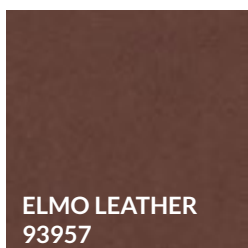

LEATHER PREMIUM