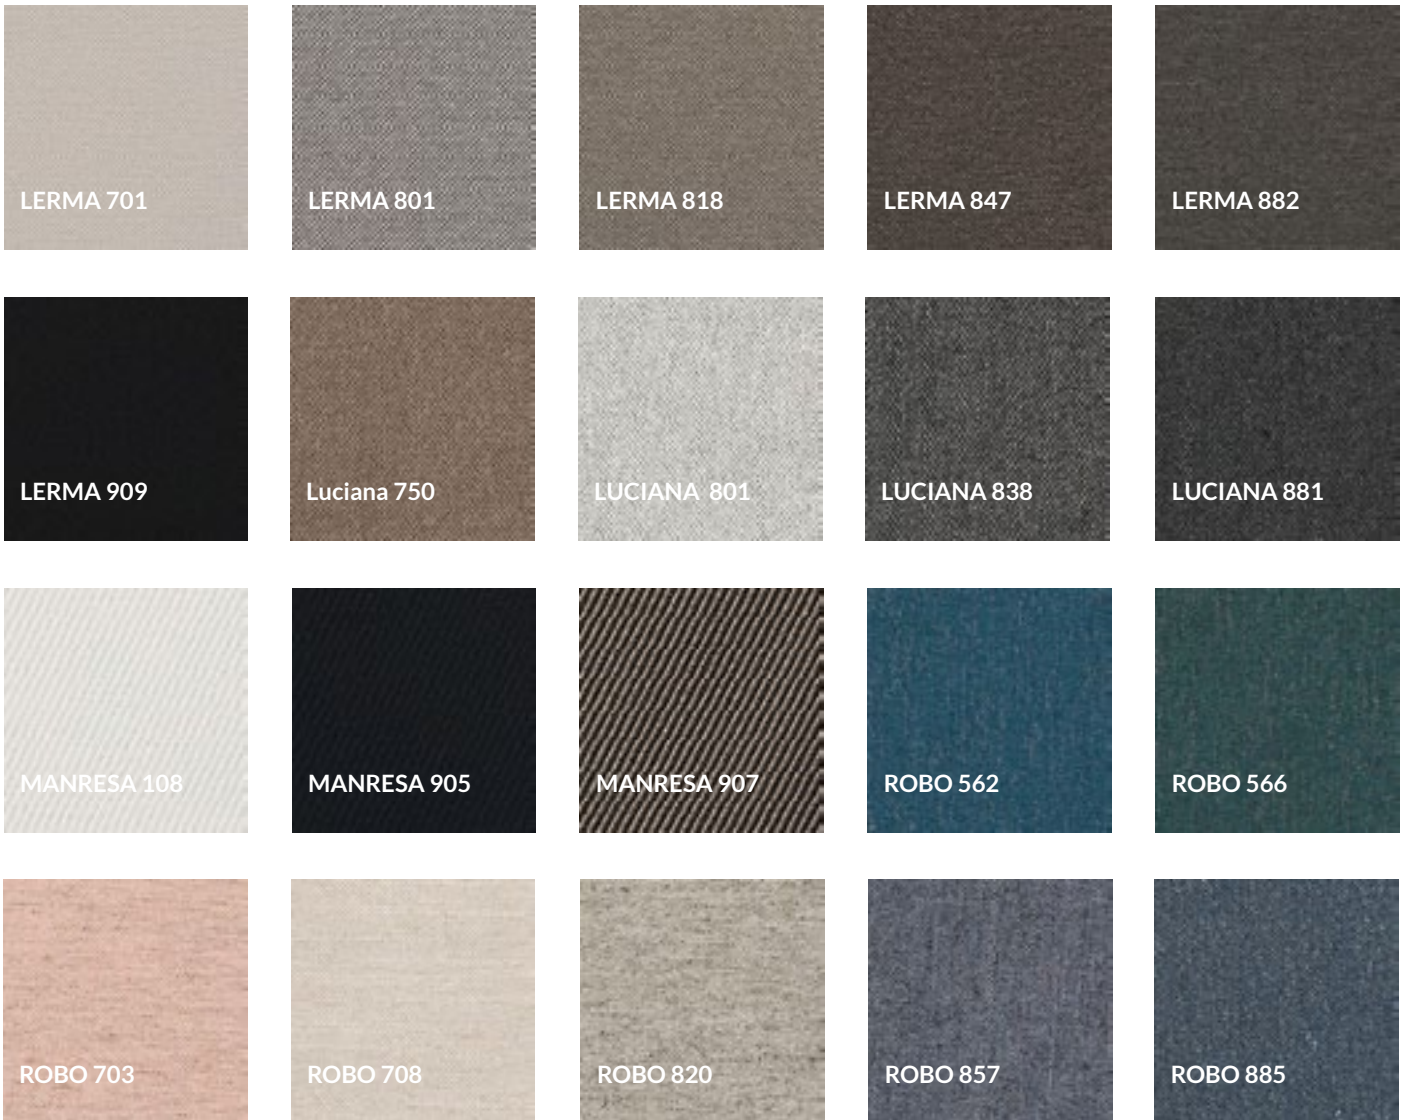

WOOD FINISHES

 BEECH STANDARD BLACK GRAIN	 BEECH STANDARD COFFEE	 BEECH STANDARD DARK CHOCOLATE	 BEECH STANDARD DARK WENGE	 BEECH STANDARD GRANITE
 BEECH STANDARD NOUGAT	 BEECH STANDARD OAK NATURAL	 BEECH STANDARD WHITE POWDER	 BEECH STANDARD HONEY	
 BEECH PIGMENT AQUA GREEN	 BEECH PIGMENT TURQUOISE GREEN	 BEECH PIGMENT BABY BLUE	 BEECH PIGMENT BLUE BERRIES	 BEECH PIGMENT MOUNTAIN FJORD
 BEECH PIGMENT OCEAN BLUE	 BEECH PIGMENT OPAL BLUE	 BEECH PIGMENT PINE GREEN	 BEECH PIGMENT GREY SHADOW	 BEECH PIGMENT MOON GREY
 BEECH PIGMENT SANDY BEIGE	 BEECH PIGMENT CLOUD GREY	 BEECH PIGMENT B20 WHITE	 BEECH PIGMENT CREAMY YELLOW	 BEECH PIGMENT GINGER YELLOW
 BEECH PIGMENT RUBY RED	 BEECH PIGMENT SALMON PINK	 BEECH PIGMENT CORAL ORANGE	 BEECH PIGMENT NUDE PINK	

## WOOD FINISHES

## LEATHER

## LEATHER PREMIUM

FABRIC CATEGORY A

FABRIC CATEGORY A

FABRIC CATEGORY B