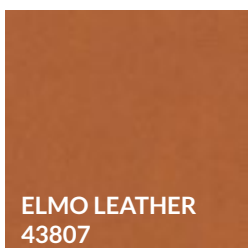

LEATHER PREMIUM