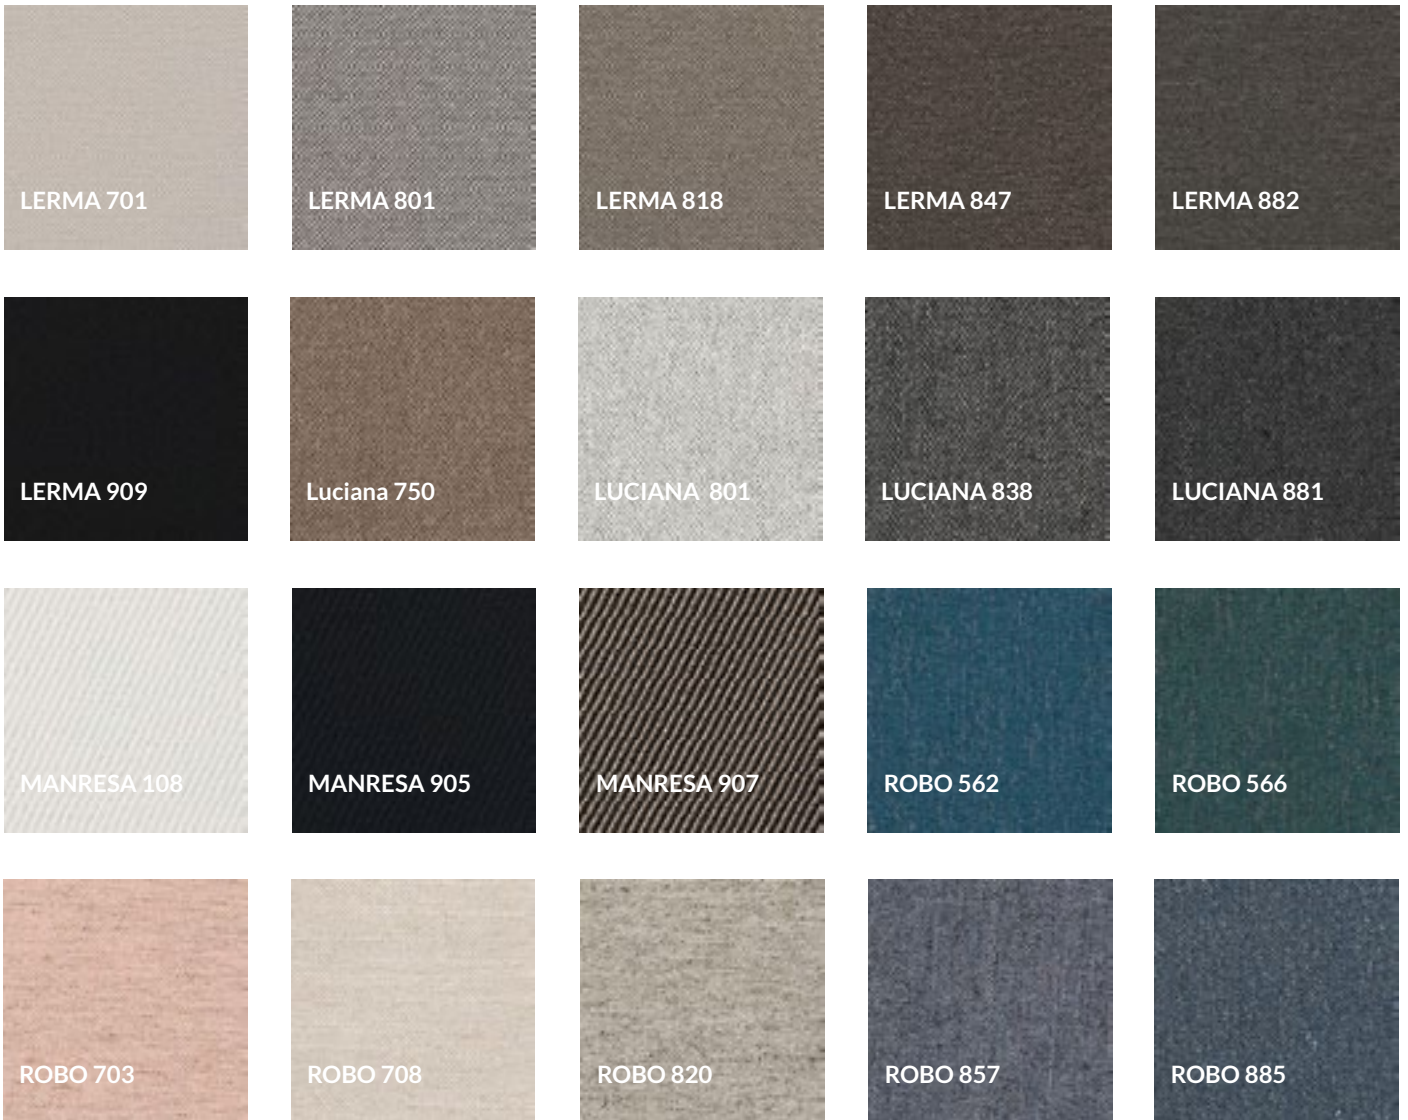

W 19.3" x D 18.9" x H 32.3"/39"

SEAT HEIGHT 24"/30.7"

FRAME

BEECH
OAK
AMERICAN WALNUT

VARIOUS COLORS

SEAT

BEECH VENEER
OAK VENEER
AMERICAN WALNUT VENEER

UPHOLSTERY

FABRIC
LEATHER

VARIOUS COLORS

WOOD FINISHES

OAK STANDARD BLACK GRAIN	OAK STANDARD COFFEE	OAK STANDARD DARK CHOCOLATE	OAK STANDARD DARK WENGE	OAK STANDARD GRANITE
OAK STANDARD NOUGAT	OAK STANDARD OAK NATURAL	OAK STANDARD WHITE POWDER		
OAK PIGMENT AQUA GREEN	OAK PIGMENT TURQUOISE GREEN	OAK PIGMENT BABY BLUE	OAK PIGMENT OPAL BLUE	OAK PIGMENT MOUNTAIN FJORD
OAK PIGMENT OCEAN BLUE	OAK PIGMENT PINE GREEN	OAK PIGMENT GREY SHADOW	OAK PIGMENT BLUE BERRIES	OAK PIGMENT MOON GREY
OAK PIGMENT CLOUD GREY	OAK PIGMENT SANDY BEIGE	OAK PIGMENT B20 WHITE	OAK PIGMENT GINGER YELLOW	OAK PIGMENT CREAMY YELLOW
OAK PIGMENT RUBY RED	OAK PIGMENT SALMON PINK	OAK PIGMENT CORAL ORANGE	OAK PIGMENT NUDE PINK	

WOOD FINISHES

 BEECH STANDARD BLACK GRAIN	 BEECH STANDARD COFFEE	 BEECH STANDARD DARK CHOCOLATE	 BEECH STANDARD DARK WENGE	 BEECH STANDARD GRANITE
 BEECH STANDARD NOUGAT	 BEECH STANDARD NATURAL	 BEECH STANDARD WHITE POWDER	 BEECH STANDARD HONEY	 BEECH ANTIQUE ANTIQUE CLASSIC
 BEECH PIGMENT AQUA GREEN	 BEECH PIGMENT TURQUOISE GREEN	 BEECH PIGMENT BABY BLUE	 BEECH PIGMENT BLUE BERRIES	 BEECH PIGMENT MOUNTAIN FJORD
 BEECH PIGMENT OCEAN BLUE	 BEECH PIGMENT OPAL BLUE	 BEECH PIGMENT PINE GREEN	 BEECH PIGMENT GREY SHADOW	 BEECH PIGMENT MOON GREY
 BEECH PIGMENT SANDY BEIGE	 BEECH PIGMENT CLOUD GREY	 BEECH PIGMENT B20 WHITE	 BEECH PIGMENT CREAMY YELLOW	 BEECH PIGMENT GINGER YELLOW
 BEECH PIGMENT RUBY RED	 BEECH PIGMENT SALMON PINK	 BEECH PIGMENT CORAL ORANGE	 BEECH PIGMENT NUDE PINK	

WOOD FINISHES

LEATHER

LEATHER PREMIUM

FABRIC CATEGORY A

FABRIC CATEGORY A

FABRIC CATEGORY B

FABRIC CATEGORY C

FABRIC CATEGORY D