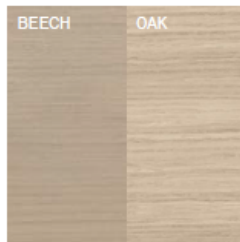

D 47" x H 30"

FRAME

BEECH
OAK

VARIOUS COLORS

TOP

BEECH
OAK

VARIOUS COLORS

NATURAL FINISHES

NATURAL BEECH
lacquer/oil

NATURAL OAK
lacquer/oil

COLORED OIL

W115 OIL SMOKY WHITE
beech/oak

W660 OIL BARK BROWN
beech/oak

W685 OIL EARTHY BROWN
beech/oak

W520 OIL MISTY GREEN
beech/oak

W170 OIL STONE GREY
beech/oak

Colour difference
between beech and oak
in W115 OIL SMOKY
WHITE

STAINS

B4 COFFEE
beech/oak

B105 DARK WENGE
beech/oak

B112 DARK CHOCOLATE
beech/oak

B114 NOUGAT
beech/oak

B116 HONEY
beech

B123 BLACK GRAIN
beech/oak

B580 FOREST GREEN
beech/oak

S110 LIGHT WHITE
beech/oak

Colour difference
between beech and oak
in S110 LIGHT WHITE

PIGMENTED COLORS

C120 WHITE
beech/oak

C139 CLOUD GREY
beech/oak

C150 MOON GREY
beech/oak

C180 GREY SHADOW
beech/oak