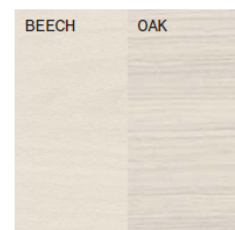

NATURAL BEECH
lacquer/oil

NATURAL OAK
lacquer/oil

COLORED OIL

W115 OIL SMOKY WHITE
beech/oak

W660 OIL BARK BROWN
beech/oak

W685 OIL EARTHY BROWN
beech/oak

W520 OIL MISTY GREEN
beech/oak

W170 OIL STONE GREY
beech/oak

Colour difference
between beech and oak
in W115 OIL SMOKY
WHITE

STAINS

B4 COFFEE
beech/oak

B105 DARK WENGE
beech/oak

B112 DARK CHOCOLATE
beech/oak

B114 NOUGAT
beech/oak

B116 HONEY
beech

B123 BLACK GRAIN
beech/oak

B580 FOREST GREEN
beech/oak

S110 LIGHT WHITE
beech/oak

Colour difference
between beech and oak
in S110 LIGHT WHITE

PIGMENTED COLORS

C120 WHITE
beech/oak

C139 CLOUD GREY
beech/oak

C150 MOON GREY
beech/oak

C180 GREY SHADOW
beech/oak