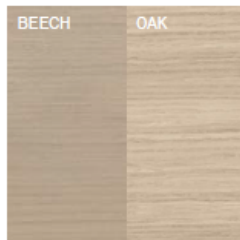

W 35.4" x L 35.4" x H 29.9"  
W 35.4" x L 55" x H 29.9"  
W 35.4" x L 67" x H 29.9"  
W 35.4" x L 78.7" x H 29.9"

**FRAME**

BEECH  
OAK

**TOP**

BEECH  
OAK

NATURAL FINISHES

NATURAL BEECH  
lacquer/oil

NATURAL OAK  
lacquer/oil

COLORED OIL

W115 OIL SMOKY WHITE  
beech/oak

W660 OIL BARK BROWN  
beech/oak

W685 OIL EARTHY BROWN  
beech/oak

W520 OIL MISTY GREEN  
beech/oak

W170 OIL STONE GREY  
beech/oak

Colour difference  
between beech and oak  
in W115 OIL SMOKY  
WHITE

STAINS

B4 COFFEE  
beech/oak

B105 DARK WENGE  
beech/oak

B112 DARK CHOCOLATE  
beech/oak

B114 NOUGAT  
beech/oak

B116 HONEY  
beech

B123 BLACK GRAIN  
beech/oak

B580 FOREST GREEN  
beech/oak

S110 LIGHT WHITE  
beech/oak

Colour difference  
between beech and oak  
in S110 LIGHT WHITE

PIGMENTED COLORS

C120 WHITE  
beech/oak

C139 CLOUD GREY  
beech/oak

C150 MOON GREY  
beech/oak

C180 GREY SHADOW  
beech/oak