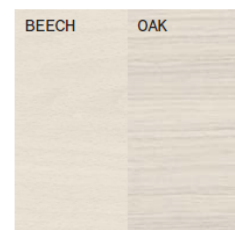

COLORED OIL

W115 OIL SMOKY WHITE  
beech/oak

W660 OIL BARK BROWN  
beech/oak

W685 OIL EARTHY BROWN  
beech/oak

W520 OIL MISTY GREEN  
beech/oak

W170 OIL STONE GREY  
beech/oak

Colour difference  
between beech and oak  
in W115 OIL SMOKY  
WHITE

STAINS

B4 COFFEE  
beech/oak

B105 DARK WENGE  
beech/oak

B112 DARK CHOCOLATE  
beech/oak

B114 NOUGAT  
beech/oak

B116 HONEY  
beech

B123 BLACK GRAIN  
beech/oak

B580 FOREST GREEN  
beech/oak

S110 LIGHT WHITE  
beech/oak

Colour difference  
between beech and oak  
in S110 LIGHT WHITE

PIGMENTED COLORS

C120 WHITE  
beech/oak

C139 CLOUD GREY  
beech/oak

C150 MOON GREY  
beech/oak

C180 GREY SHADOW  
beech/oak