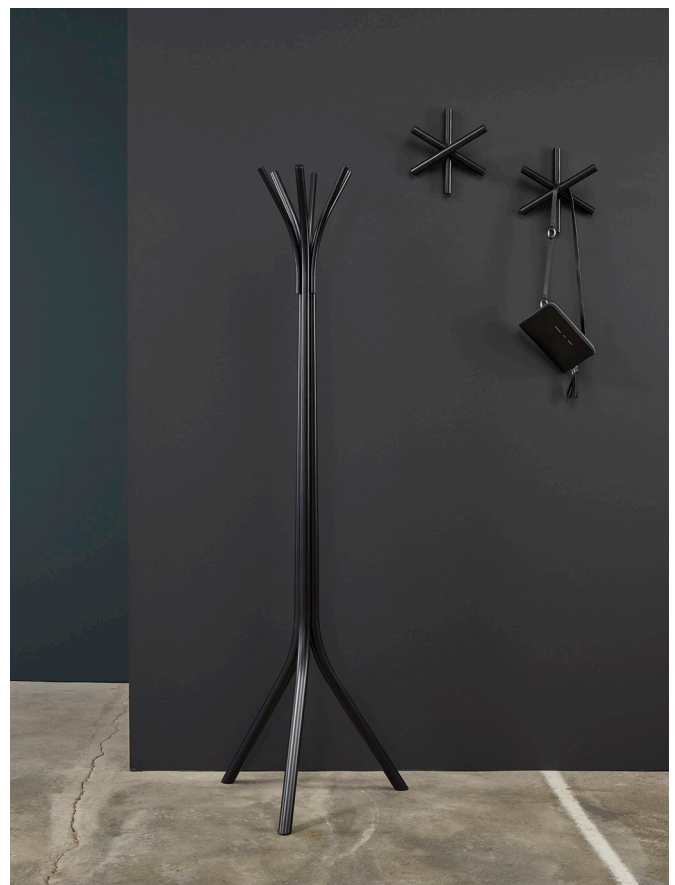

LOGS COATHANGER

M TON
D Büro FAMOS

The Logs coat hanger is made from quality wood offcuts that are not suitable for making chairs. Logs will come to you in packaging made from recycled cardboard and was packed in the HelpSoul work space for people with disabilities. Things can be thrown away... or happily reused. So go ahead and hang it on your wall!

W 8.9" x D 3.7" x H 9.8"

WOOD

BEECH
OAK

VARIOUS FINISHES

reddot winner 2020

german federal award
ecodesign
nominee 2020

NATURAL FINISHES

NATURAL BEECH
lacquer/oil

NATURAL OAK
lacquer/oil

COLORED OIL

W115 OIL SMOKY WHITE
beech/oak

W660 OIL BARK BROWN
beech/oak

W685 OIL EARTHY BROWN
beech/oak

W520 OIL MISTY GREEN
beech/oak

W170 OIL STONE GREY
beech/oak

Colour difference
between beech and oak
in W115 OIL SMOKY
WHITE

S110 LIGHT WHITE
beech/oak

Colour difference
between beech and oak
in S110 LIGHT WHITE

PIGMENTED COLORS

C120 WHITE
beech/oak

C139 CLOUD GREY
beech/oak

C150 MOON GREY
beech/oak

C180 GREY SHADOW
beech/oak

C250 STEAM BLUE
beech/oak