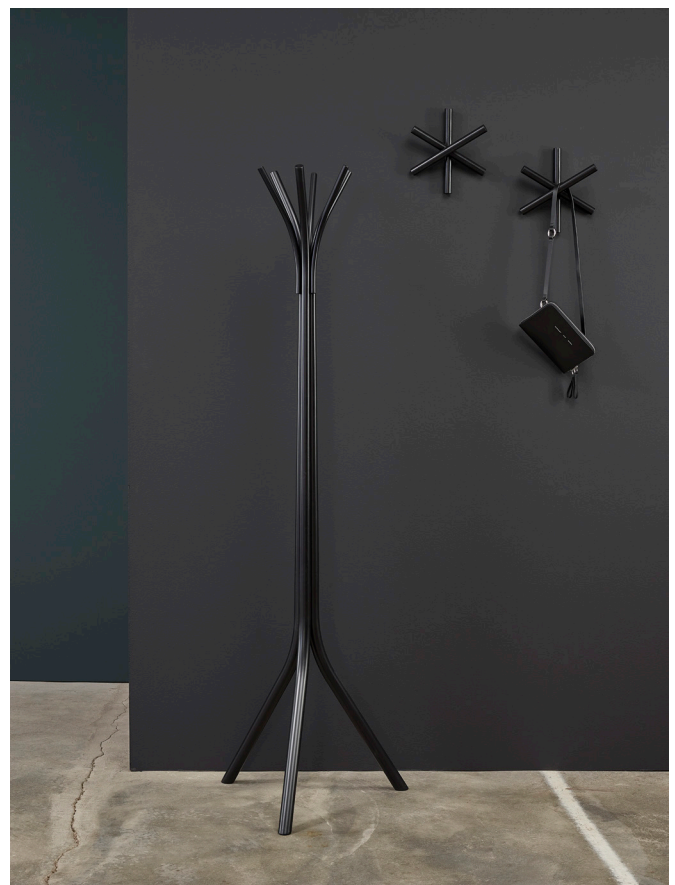

LOGS COATHANGER

M TON
D Büro FAMOS

The Logs coat hanger is made from quality wood offcuts that are not suitable for making chairs. Logs will come to you in packaging made from recycled cardboard and was packed in the HelpSoul work space for people with disabilities. Things can be thrown away... or happily reused. So go ahead and hang it on your wall!

W 8.9" x D 3.7" x H 9.8"

WOOD

BEECH
OAK

VARIOUS FINISHES

reddot winner 2020

german federal award
ecodesign
nominee 2020

NATURAL FINISHES

NATURAL BEECH
lacquer/oil

NATURAL OAK
lacquer/oil

NATURAL AMERICAN
WALNUT
oil

COLORED OIL

W115 OIL SMOKY WHITE
beech/oak

W660 OIL BARK BROWN
beech/oak

W685 OIL EARTHY BROWN
beech/oak

W520 OIL MISTY GREEN
beech/oak

W170 OIL STONE GREY
beech/oak

Colour difference
between beech and oak
in W115 OIL SMOKY
WHITE

STAINS

B4 COFFEE
beech/oak

B105 DARK WENGE
beech/oak

B112 DARK CHOCOLATE
beech/oak

B114 NOUGAT
beech/oak

B116 HONEY
beech

B123 BLACK GRAIN
beech/oak