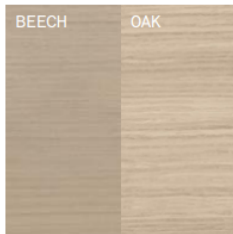

D 50" x H 29.9"

**FRAME**

BEECH  
OAK

**TABLE TOP**

SOLID WOOD  
VENEER WOOD

NATURAL FINISHES

NATURAL BEECH  
lacquer/oil

NATURAL OAK  
lacquer/oil

COLORED OIL

W115 OIL SMOKY WHITE  
beech/oak

W660 OIL BARK BROWN  
beech/oak

W685 OIL EARTHY BROWN  
beech/oak

W520 OIL MISTY GREEN  
beech/oak

W170 OIL STONE GREY  
beech/oak

Colour difference  
between beech and oak  
in W115 OIL SMOKY  
WHITE

STAINS

B4 COFFEE  
beech/oak

B105 DARK WENGE  
beech/oak

B112 DARK CHOCOLATE  
beech/oak

B114 NOUGAT  
beech/oak

B116 HONEY  
beech

B123 BLACK GRAIN  
beech/oak

B580 FOREST GREEN  
beech/oak

S110 LIGHT WHITE  
beech/oak

Colour difference  
between beech and oak  
in S110 LIGHT WHITE

PIGMENTED COLORS

C120 WHITE  
beech/oak

C139 CLOUD GREY  
beech/oak

C150 MOON GREY  
beech/oak

C180 GREY SHADOW  
beech/oak