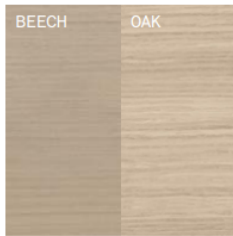

NABYTEK ROKU

2017

WOOD FINISHES

NATURAL FINISHES

NATURAL BEECH
lacquer/oil

NATURAL OAK
lacquer/oil

COLORED OIL

W115 OIL SMOKY WHITE
beech/oak

W660 OIL BARK BROWN
beech/oak

W685 OIL EARTHY BROWN
beech/oak

W520 OIL MISTY GREEN
beech/oak

W170 OIL STONE GREY
beech/oak

Colour difference
between beech and oak
in W115 OIL SMOKY
WHITE

STAINS

B4 COFFEE
beech/oak

B105 DARK WENGE
beech/oak

B112 DARK CHOCOLATE
beech/oak

B114 NOUGAT
beech/oak

B116 HONEY
beech

B123 BLACK GRAIN
beech/oak

B580 FOREST GREEN
beech/oak

S110 LIGHT WHITE
beech/oak

Colour difference
between beech and oak
in S110 LIGHT WHITE

PIGMENTED COLORS

C120 WHITE
beech/oak

C139 CLOUD GREY
beech/oak

C150 MOON GREY
beech/oak

C180 GREY SHADOW
beech/oak

C250 STEAM BLUE
beech/oak

C270 GRAPHITE BLUE
beech/oak

C350 FACTORY RED
beech/oak