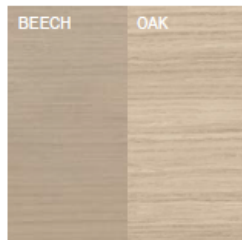

FRAME

BEECH
OAK

VARIOUS COLORS

TOP

MULTIPLEX VENEERED
HARDEND GLASS

NATURAL FINISHES

NATURAL BEECH
lacquer/oil

NATURAL OAK
lacquer/oil

COLORED OIL

W115 OIL SMOKY WHITE
beech/oak

W660 OIL BARK BROWN
beech/oak

W685 OIL EARTHY BROWN
beech/oak

W520 OIL MISTY GREEN
beech/oak

W170 OIL STONE GREY
beech/oak

Colour difference
between beech and oak
in W115 OIL SMOKY
WHITE

STAINS

B4 COFFEE
beech/oak

B105 DARK WENGE
beech/oak

B112 DARK CHOCOLATE
beech/oak

B114 NOUGAT
beech/oak

B116 HONEY
beech

B123 BLACK GRAIN
beech/oak

B580 FOREST GREEN
beech/oak

S110 LIGHT WHITE
beech/oak

Colour difference
between beech and oak
in S110 LIGHT WHITE

PIGMENTED COLORS

C120 WHITE
beech/oak

C139 CLOUD GREY
beech/oak

C150 MOON GREY
beech/oak

C180 GREY SHADOW
beech/oak

C250 STEAM BLUE
beech/oak