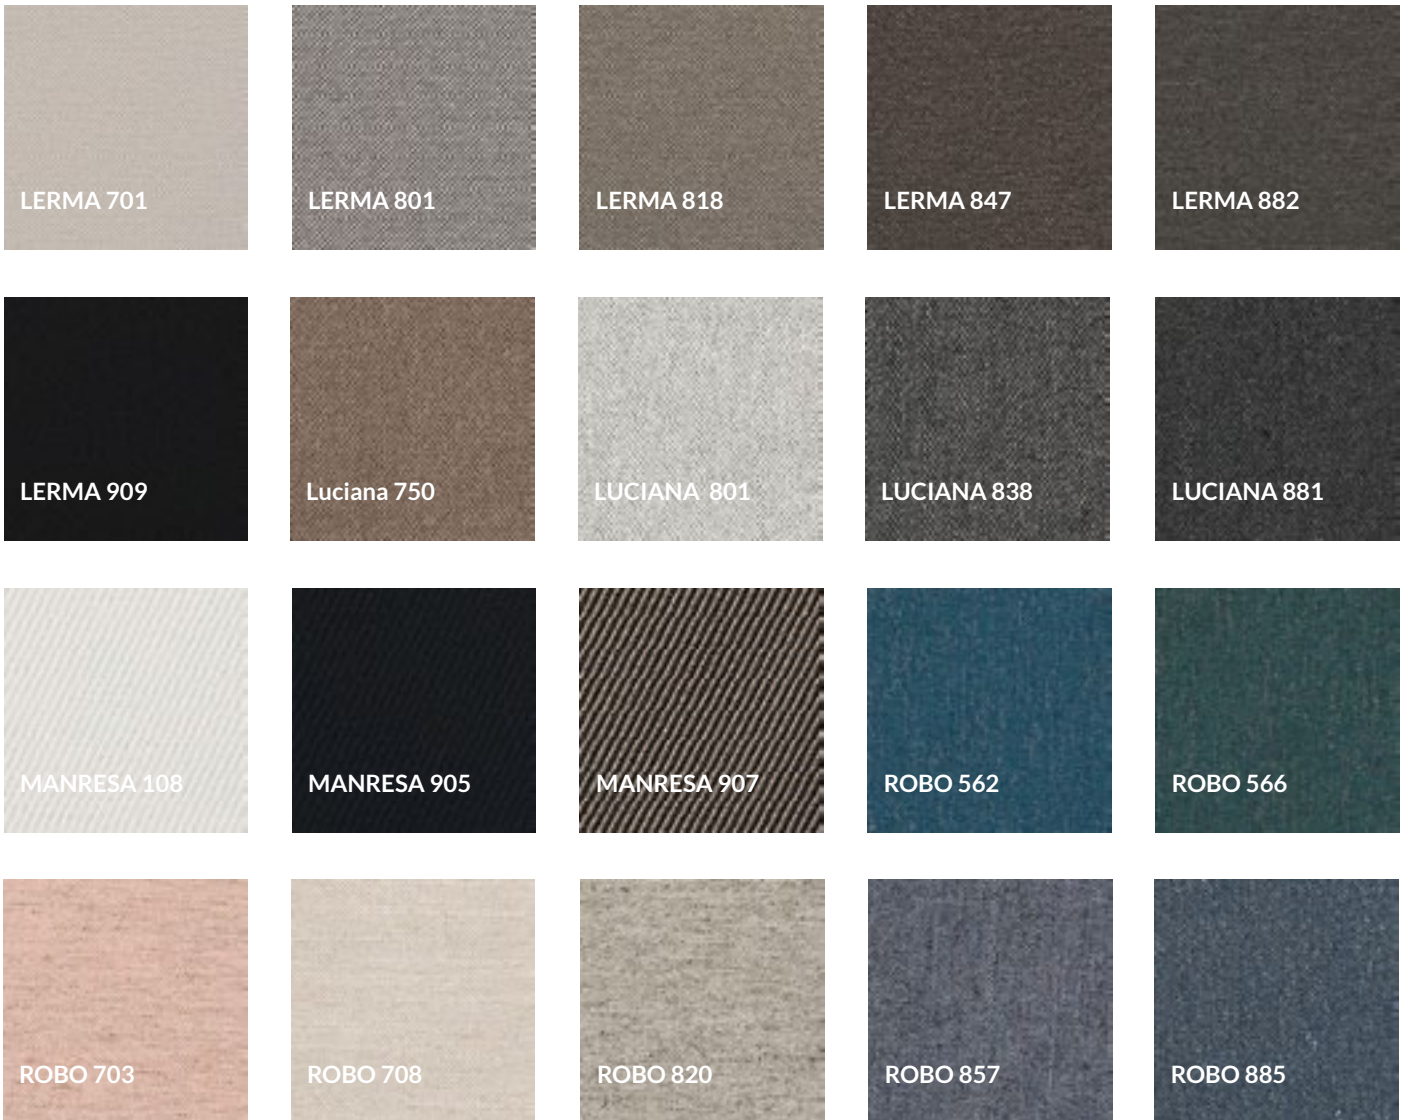

FABRIC
 LEATHER

VARIOUS COLORS

STACKABILITY

4

WOOD FINISHES

 BEECH STANDARD BLACK GRAIN	 BEECH STANDARD COFFEE	 BEECH STANDARD DARK CHOCOLATE	 BEECH STANDARD DARK WENGE	 BEECH STANDARD GRANITE
 BEECH STANDARD NOUGAT	 BEECH STANDARD NATURAL	 BEECH STANDARD WHITE POWDER	 BEECH STANDARD HONEY	
 BEECH PIGMENT AQUA GREEN	 BEECH PIGMENT TURQUOISE GREEN	 BEECH PIGMENT BABY BLUE	 BEECH PIGMENT BLUE BERRIES	 BEECH PIGMENT MOUNTAIN FJORD
 BEECH PIGMENT OCEAN BLUE	 BEECH PIGMENT OPAL BLUE	 BEECH PIGMENT PINE GREEN	 BEECH PIGMENT GREY SHADOW	 BEECH PIGMENT MOON GREY
 BEECH PIGMENT SANDY BEIGE	 BEECH PIGMENT CLOUD GREY	 BEECH PIGMENT B20 WHITE	 BEECH PIGMENT CREAMY YELLOW	 BEECH PIGMENT GINGER YELLOW
 BEECH PIGMENT RUBY RED	 BEECH PIGMENT SALMON PINK	 BEECH PIGMENT CORAL ORANGE	 BEECH PIGMENT NUDE PINK	

WOOD FINISHES

LEATHER

LEATHER PREMIUM

FABRIC CATEGORY A

FABRIC CATEGORY A

FABRIC CATEGORY B

FABRIC CATEGORY C

FABRIC CATEGORY D