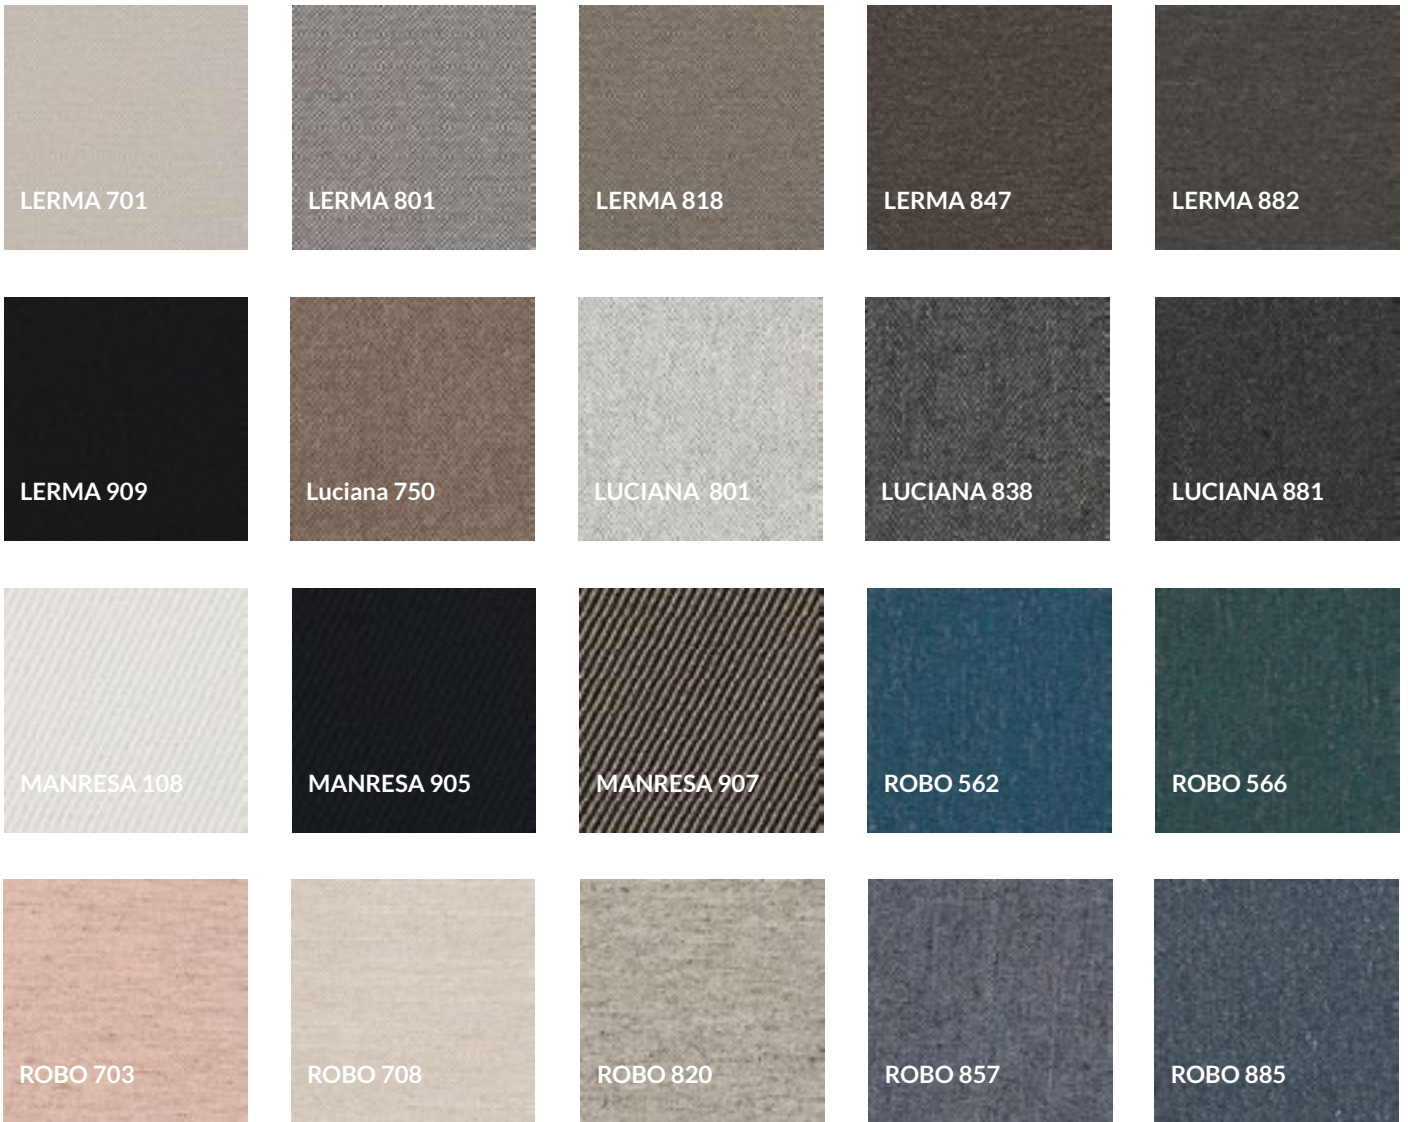

FABRIC
LEATHER

VARIOUS COLORS

STACKABILITY

4

WOOD FINISHES

 BEECH STANDARD BLACK GRAIN	 BEECH STANDARD COFFEE	 BEECH STANDARD DARK CHOCOLATE	 BEECH STANDARD DARK WENGE	 BEECH STANDARD GRANITE
 BEECH STANDARD NOUGAT	 BEECH STANDARD OAK NATURAL	 BEECH STANDARD WHITE POWDER	 BEECH STANDARD HONEY	
 BEECH PIGMENT AQUA GREEN	 BEECH PIGMENT TURQUOISE GREEN	 BEECH PIGMENT BABY BLUE	 BEECH PIGMENT BLUE BERRIES	 BEECH PIGMENT MOUNTAIN FJORD
 BEECH PIGMENT OCEAN BLUE	 BEECH PIGMENT OPAL BLUE	 BEECH PIGMENT PINE GREEN	 BEECH PIGMENT GREY SHADOW	 BEECH PIGMENT MOON GREY
 BEECH PIGMENT SANDY BEIGE	 BEECH PIGMENT CLOUD GREY	 BEECH PIGMENT B20 WHITE	 BEECH PIGMENT CREAMY YELLOW	 BEECH PIGMENT GINGER YELLOW
 BEECH PIGMENT RUBY RED	 BEECH PIGMENT SALMON PINK	 BEECH PIGMENT CORAL ORANGE	 BEECH PIGMENT NUDE PINK	

WOOD FINISHES

LEATHER

LEATHER PREMIUM

FABRIC CATEGORY A

FABRIC CATEGORY A

FABRIC CATEGORY B

FABRIC CATEGORY C

FABRIC CATEGORY D