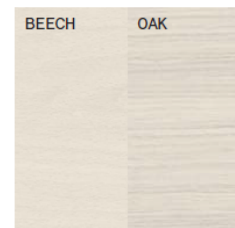

### PEDESTAL

BLACK  
WHITE  
INOX SANDBLASTED

NATURAL FINISHES

NATURAL BEECH  
lacquer/oil

NATURAL OAK  
lacquer/oil

COLORED OIL

W115 OIL SMOKY WHITE  
beech/oak

W660 OIL BARK BROWN  
beech/oak

W685 OIL EARTHY BROWN  
beech/oak

W520 OIL MISTY GREEN  
beech/oak

W170 OIL STONE GREY  
beech/oak

BEECH OAK  
Colour difference  
between beech and oak  
in W115 OIL SMOKY  
WHITE

STAINS

B4 COFFEE  
beech/oak

B105 DARK WENGE  
beech/oak

B112 DARK CHOCOLATE  
beech/oak

B114 NOUGAT  
beech/oak

B116 HONEY  
beech

B123 BLACK GRAIN  
beech/oak

B580 FOREST GREEN  
beech/oak

S110 LIGHT WHITE  
beech/oak

Colour difference  
between beech and oak  
in S110 LIGHT WHITE

PIGMENTED COLORS

C120 WHITE  
beech/oak

C139 CLOUD GREY  
beech/oak

C150 MOON GREY  
beech/oak

C180 GREY SHADOW  
beech/oak

C250 STEAM BLUE  
beech/oak

C270 GRAPHITE BLUE  
beech/oak

C350 FACTORY RED  
beech/oak