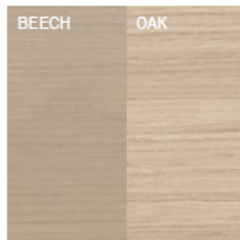

### TABLE TOP

BEECH  
OAK  
VARIOUS FINISHES

NANOLAMINATE SURFACE  
AVAILABLE

### PEDESTAL

BLACK  
WHITE  
INOX SANDBLASTED

NATURAL FINISHES

NATURAL BEECH  
lacquer/oil

NATURAL OAK  
lacquer/oil

COLORED OIL

W115 OIL SMOKY WHITE  
beech/oak

W660 OIL BARK BROWN  
beech/oak

W685 OIL EARTHY BROWN  
beech/oak

W520 OIL MISTY GREEN  
beech/oak

W170 OIL STONE GREY  
beech/oak

BEECH OAK  
Colour difference  
between beech and oak  
in W115 OIL SMOKY  
WHITE

STAINS

B4 COFFEE  
beech/oak

B105 DARK WENGE  
beech/oak

B112 DARK CHOCOLATE  
beech/oak

B114 NOUGAT  
beech/oak

B116 HONEY  
beech

B123 BLACK GRAIN  
beech/oak

B580 FOREST GREEN  
beech/oak

S110 LIGHT WHITE  
beech/oak

Colour difference  
between beech and oak  
in S110 LIGHT WHITE