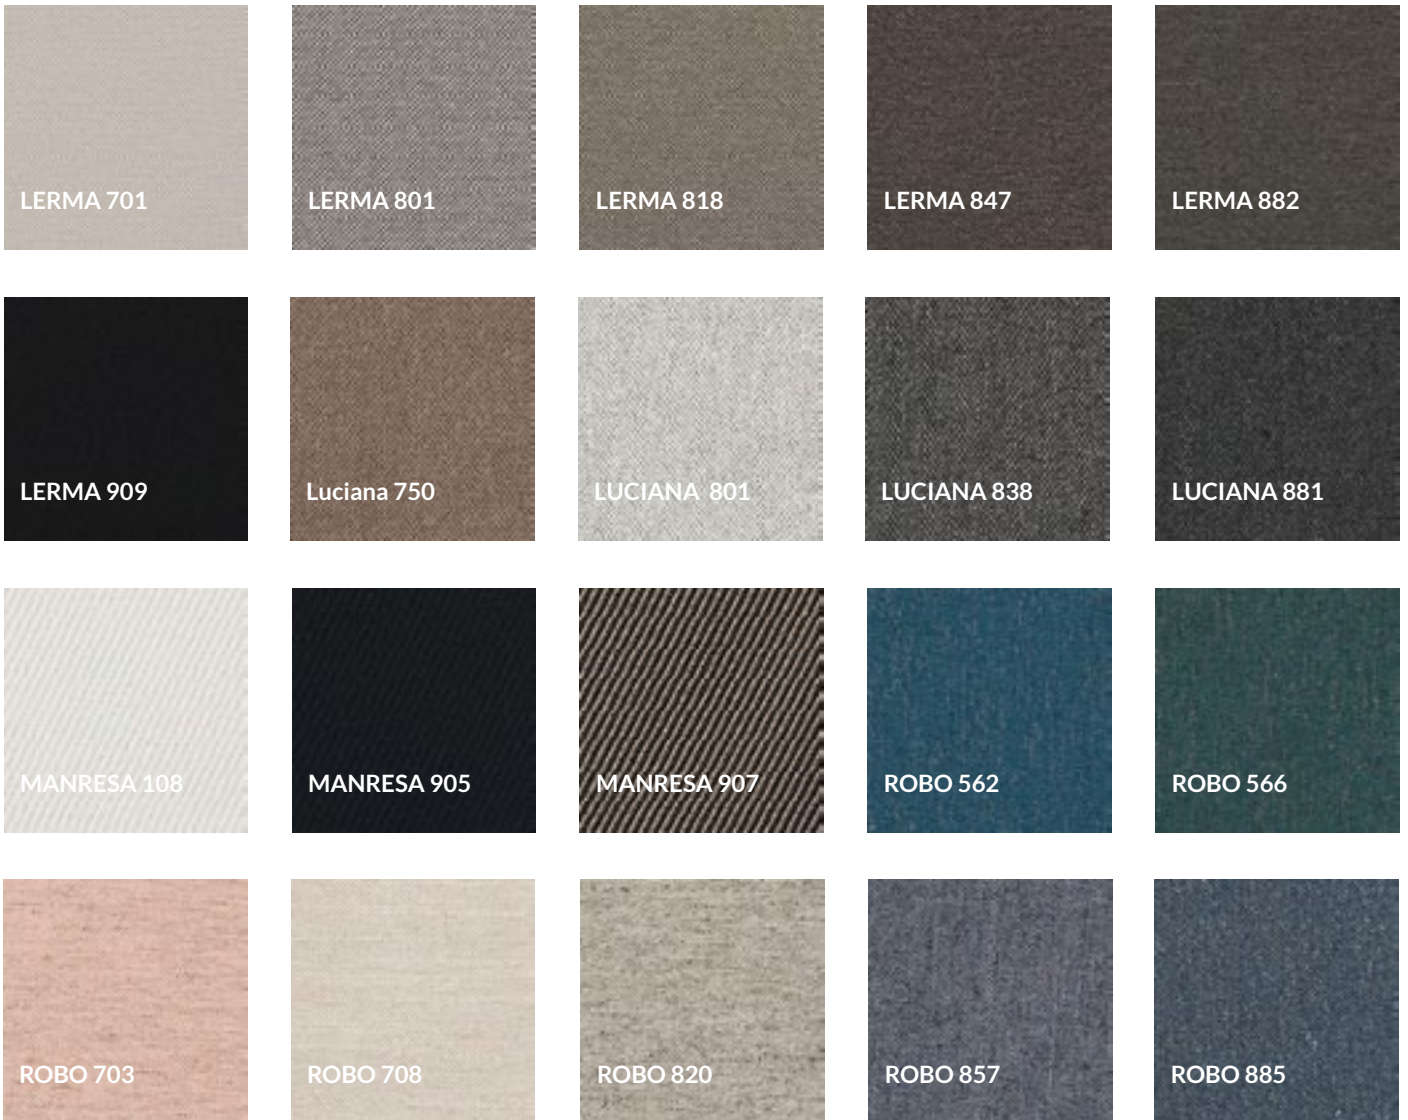

W 21.2" x D 18.9" x H 30.3"
seat height 18.1"
armrest height 27.4"

MATERIAL **W/ or W/O UPHOLSTERY**
BEECH

various color
options

WOOD FINISHES

 BEECH STANDARD BLACK GRAIN	 BEECH STANDARD COFFEE	 BEECH STANDARD DARK CHOCOLATE	 BEECH STANDARD DARK WENGE	 BEECH STANDARD GRANITE
 BEECH STANDARD NOUGAT	 BEECH STANDARD NATURAL	 BEECH STANDARD WHITE POWDER	 BEECH STANDARD HONEY	
 BEECH PIGMENT AQUA GREEN	 BEECH PIGMENT TURQUOISE GREEN	 BEECH PIGMENT BABY BLUE	 BEECH PIGMENT BLUE BERRIES	 BEECH PIGMENT MOUNTAIN FJORD
 BEECH PIGMENT OCEAN BLUE	 BEECH PIGMENT OPAL BLUE	 BEECH PIGMENT PINE GREEN	 BEECH PIGMENT GREY SHADOW	 BEECH PIGMENT MOON GREY
 BEECH PIGMENT SANDY BEIGE	 BEECH PIGMENT CLOUD GREY	 BEECH PIGMENT B20 WHITE	 BEECH PIGMENT CREAMY YELLOW	 BEECH PIGMENT GINGER YELLOW
 BEECH PIGMENT RUBY RED	 BEECH PIGMENT SALMON PINK	 BEECH PIGMENT CORAL ORANGE	 BEECH PIGMENT NUDE PINK	

WOOD FINISHES

LEATHER

LEATHER PREMIUM

FABRIC CATEGORY A

FABRIC CATEGORY A

FABRIC CATEGORY B

FABRIC CATEGORY C

FABRIC CATEGORY D