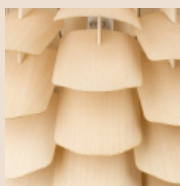

MATERIAL

Ash