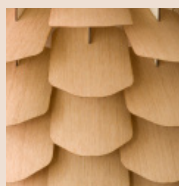

Oak

COLOR

Natural Wood

FINISH

Natural

CORD

Textile cord | length: 2,5 m