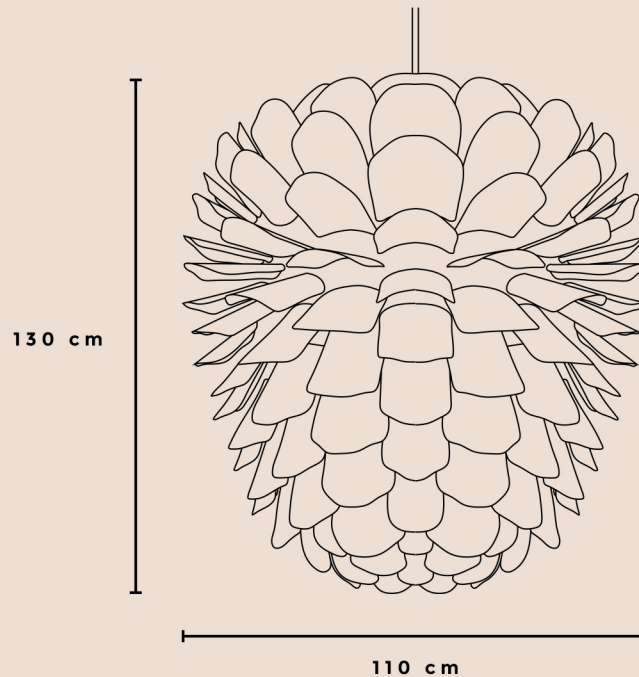

Natural

CORD

Textile cord | length: 2,5 m

the ZAPPY LAMP

designed by Niklas Jessen | 2012

DIMENSIONS

110 cm x 130 cm

WEIGHT