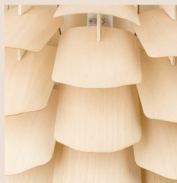

MATERIAL

Ash