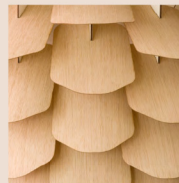

Oak

COLOR

Natural Wood | Black

FINISH

Natural

CORD

Textile cord | length: 3m