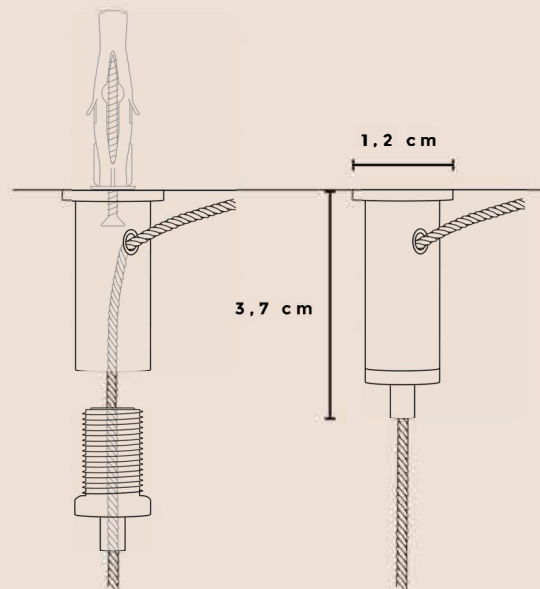

SPECIFICATIONS

VOLTAGE

220V - 240V | 50Hz

Other cords (voltage) on request.

MOUNTING

Zappy Big Pine is mounted with the help of a ceiling suspension making it easy to adjust the length of the wire rope (3m).

The suspension is attached to the ceiling with a screw and a dowel.

CANOPY

Cable Cup covering included | white or black | 15,8 cm x 6 cm

Made out of soft material (PVC). The cup can be easily folded over and fits tight to the ceiling.