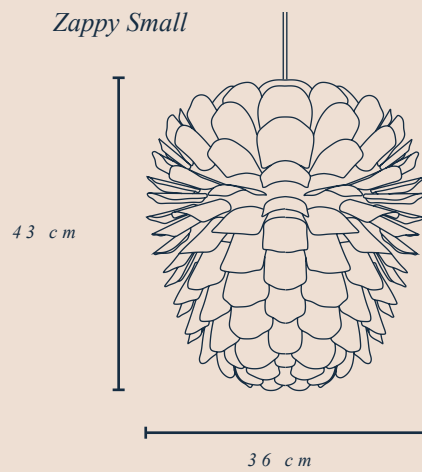

**SCHNEID
STUDIO**

the ZAPPY LAMP

PRODUCTION PROCESS

Zappy is handmade in our workshop from sustainable wood.

TYPE | ENVIRONMENT

Pendant lamp | indoor

DIMENSIONS

Zappy Small | 36 cm x 43 cm
Zappy Medium | 55 cm x 65 cm