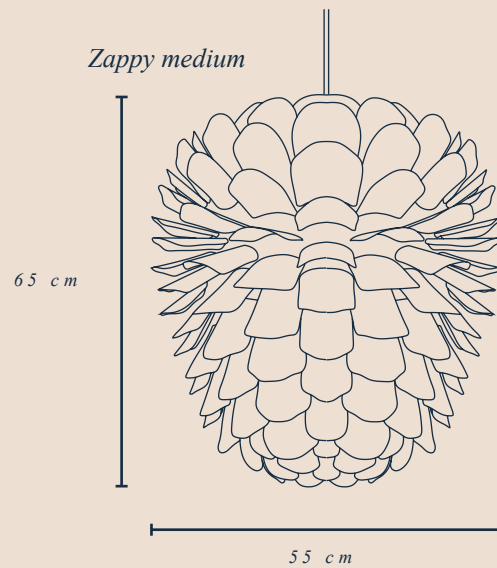

**SCHNEID
STUDIO**

the ZAPPY LAMP

PRODUCTION PROCESS

Zappy is handmade in our workshop from sustainable wood.

TYPE | ENVIRONMENT

Pendant lamp | indoor

DIMENSIONS

Zappy Small | 36 cm x 43 cm
Zappy Medium | 55 cm x 65 cm