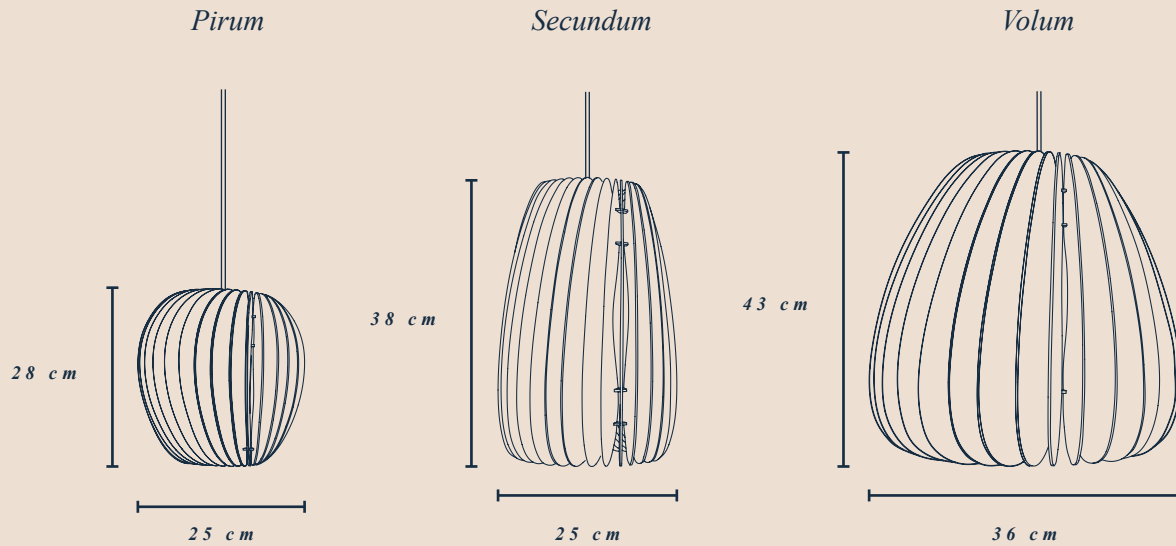

the SERIES A LAMP

PRODUCTION PROCESS

Serie A is handmade from sustainable wood in our workshop.

DIMENSIONS

Pirum	|	25 cm x 28 cm
Secundum	|	25 cm x 38 cm
Volum	|	36 cm x 43 cm

TYPE | ENVIRONMENT

Pendant lamp | indoor

WEIGHT

Pirum	|	1,39 kg
Secundum	|	1,53 kg
Volum	|	2,65 kg

MATERIAL

Poplar wood

COLOR

Natural wood

FINISH

Natural

CORD

Textile cord | length: 2,5 m

Cream