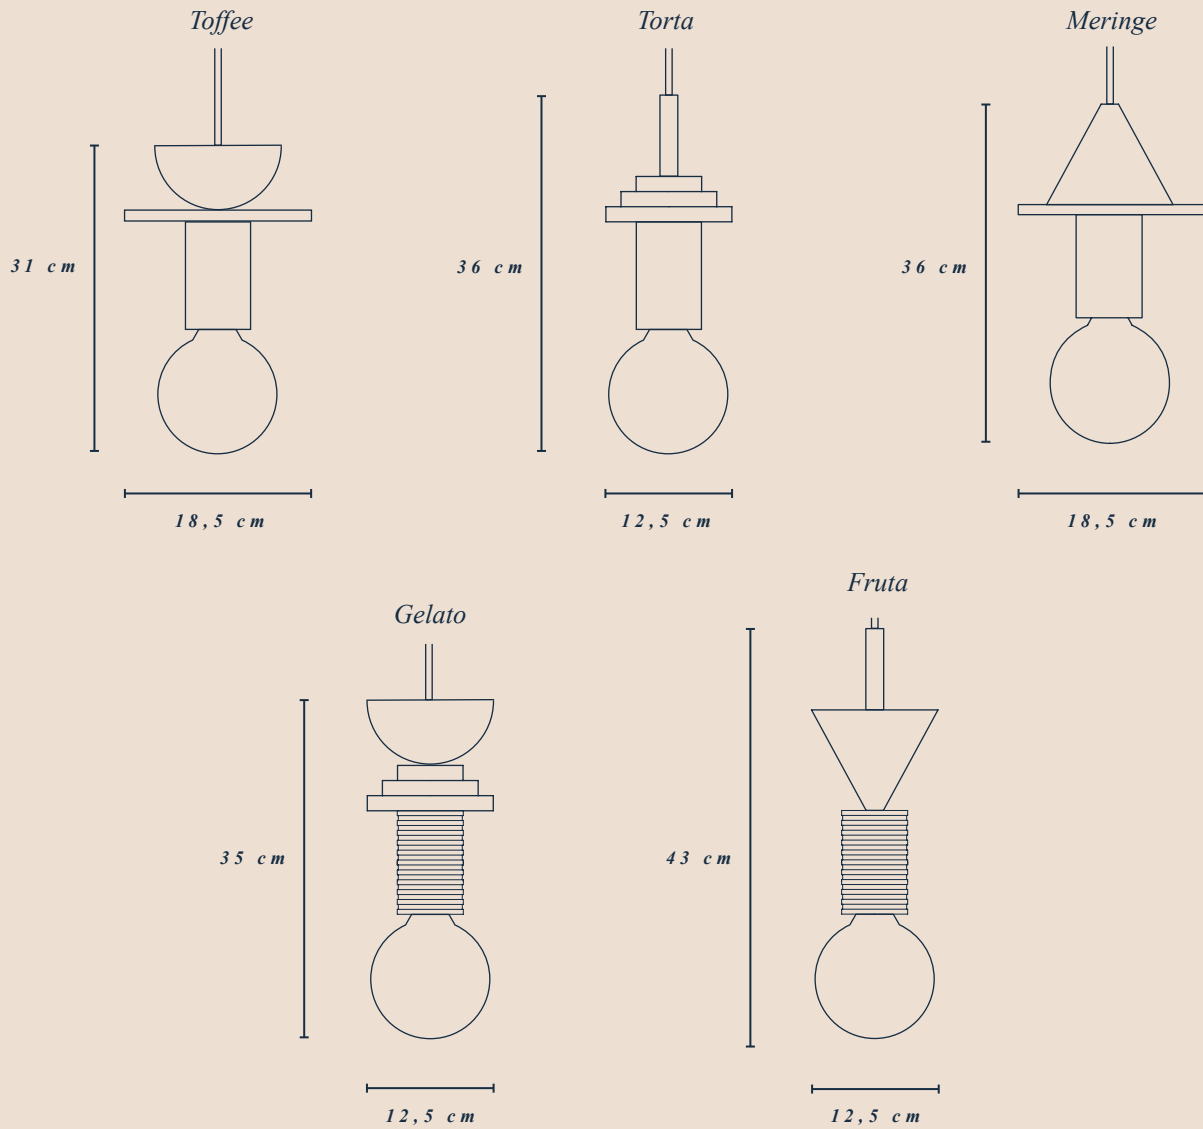

**SCHNEID
STUDIO**

40 WALKER STREET, NEW YORK, 10013 NY T 212 226 2921 OFFICE@STILLFRIED.COM WWW.STILLFRIED.COM

the JUNIT LAMP

CURATED VERSIONS

DIMENSIONS | WEIGHT | ELEMENTS (COLOR)

Drop	12,5 x 37,0 cm	1,20 kg	cable (white) + stick (magenta) + donut (pink) + socket (natural)
Column	12,5 x 39,0 cm	1,22 kg	cable (blue) + cylinder (blue) + pyramid (natural) + socket (white)
Record	18,5 x 36,0 cm	1,30 kg	cable (orange) + cone (orange) + disc (natural) + socket (white)
Mentis	12,5 x 36,0 cm	1,08 kg	cable (teal) + pyramid (yellow) + stick (magenta) + socket (natural)
Crescent	18,5 x 31 cm	1,34 kg	cable (grey) + moon (mint) + disc (teal) + socket (black)

the JUNIT LAMP

CURATED VERSIONS

DIMENSIONS | WEIGHT | ELEMENTS (COLOR)

Toffee	18,5 x 31,0 cm 1,34 kg	cable (mocha) + moon (orchid) + disc (sky) + socket (nougat)
Torta	12,5 x 36,0 cm 1,08 kg	cable (cream) + stick (pumpkin) + pyramid (fern) + socket (cream)
Meringe	18,5 x 36,0 cm 1,30 kg	cable (blue) + cone (honey) + disc (sky) + socket (nougat)
Gelato	12,5 x 35,0 cm 1,07 kg	cable (cream) + moon (orchid) + pyramid (fern) + socket (bonbon)
Fruta	12,5 x 43,0 cm 1,33 kg	cable (mustard) + stick (pumpkin) + cone (honey) + socket (bonbon)

the JUNIT LAMP

CURATED VERSIONS

DIMENSIONS | WEIGHT | ELEMENTS (COLOR)

Copla	12,5 x 43,0 cm 1,18 kg cable (mocca) + stick (walnut) + moon (walnut) + moon (walnut) + socket (walnut)
Stanza	12,5 x 39,0 cm 1,32 kg cable (mocca) + moon (walnut) + disc (walnut) + cone (walnut wood) + socket (walnut)
Pino	18,5 x 36,0 cm 1,05 kg cable (mocca) + stick (walnut) + pyramid (walnut) + donut (walnut) + socket (walnut)