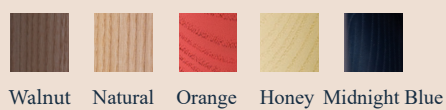

the JUNIT LAMP

CURATED VERSIONS

DIMENSIONS | WEIGHT | ELEMENTS (COLOR)

Copla	12,5 x 43,0 cm 1,18 kg cable (mocca) + stick (walnut) + moon (walnut) + moon (walnut) + socket (walnut)
Stanza	12,5 x 39,0 cm 1,32 kg cable (mocca) + moon (walnut) + disc (walnut) + cone (walnut wood) + socket (walnut)
Pino	18,5 x 36,0 cm 1,05 kg cable (mocca) + stick (walnut) + pyramid (walnut) + donut (walnut) + socket (walnut)

the JUNIT LAMP

INDIVIDUAL VERSION

Individual versions of the Junit lamp can be created by combining the different elements and colors.

ELEMENTS

*Socket
&
Lightbulb
mandatory*

Donut

Cone

Disc