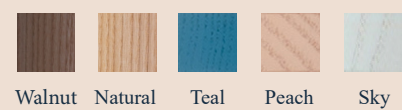

the JUNIT LAMP

CURATED VERSIONS

DIMENSIONS | WEIGHT | ELEMENTS (COLOR)

Copla	12,5 x 43,0 cm 1,18 kg cable (mocca) + stick (walnut) + moon (walnut) + moon (walnut) + socket (walnut)
Stanza	12,5 x 39,0 cm 1,32 kg cable (mocca) + moon (walnut) + disc (walnut) + cone (walnut wood) + socket (walnut)
Pino	18,5 x 36,0 cm 1,05 kg cable (mocca) + stick (walnut) + pyramid (walnut) + donut (walnut) + socket (walnut)

the JUNIT LAMP

INDIVIDUAL VERSION

Individual versions of the Junit lamp can be created by combining the different elements and colors.

ELEMENTS

*Socket
&
Lightbulb
mandatory*

Donut

Cone

Disc