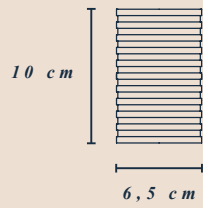

the JUNIT LAMP

Cylinder