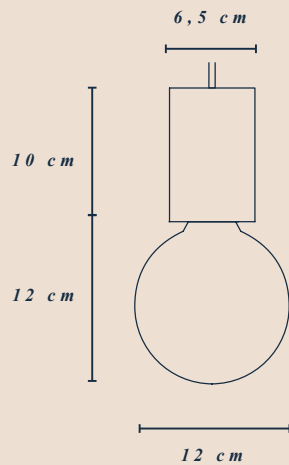

the JUNIT LAMP

INDIVIDUAL VERSION

Individual versions of the Junit lamp can be created by combining the different elements and colors.

ELEMENTS

*Socket
&
Lightbulb
mandatory*