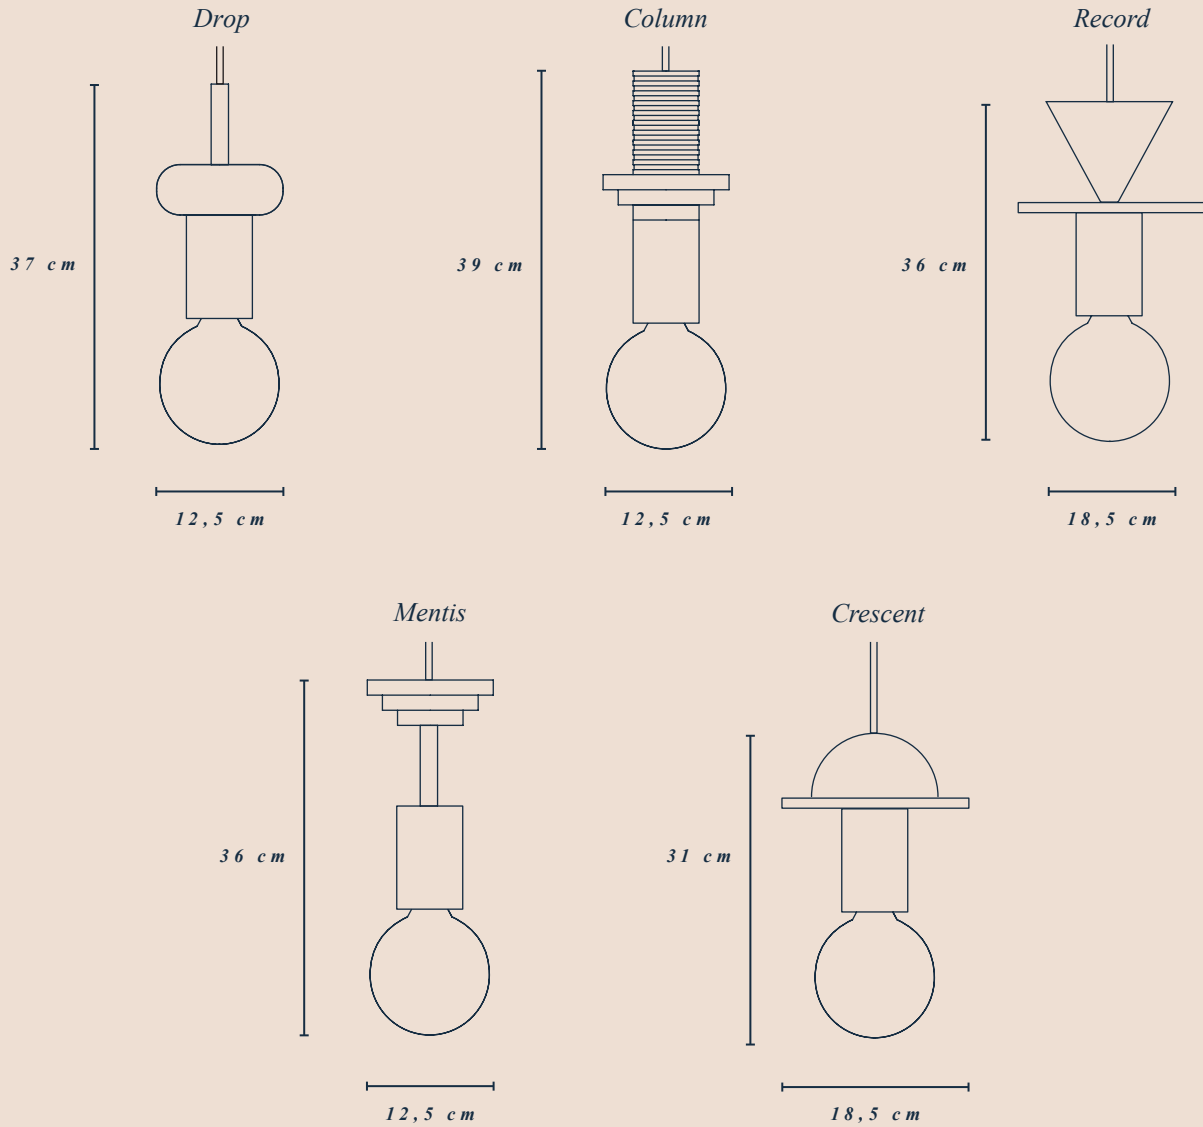

the JUNIT LAMP

designed by Julia Jessen | 2016

Junit curated versions - „Dia“ | „Pan“ | „Karma“

The geometric shapes and intense color palette of the *Junit* lighting draws inspiration from the Bauhaus movement. By a playful use, the eight different elements of the versatile lamp can be freely combined and spark creativity. Either with a self-composed version or an exclusive compilation of the designer, the lighting brings personality into any home. The bulb complements the colorful lamp with its oversized, milky glass which produces warm, ambient light.

**SCHNEID
STUDIO**

40 WALKER STREET, NEW YORK, 10013 NY T 212 226 2921 OFFICE@STILLFRIED.COM WWW.STILLFRIED.COM

the JUNIT LAMP

CURATED VERSIONS

DIMENSIONS | WEIGHT | ELEMENTS (COLOR)

Drop	12,5 x 37,0 cm	1,20 kg	cable (white) + stick (magenta) + donut (pink) + socket (natural)
Column	12,5 x 39,0 cm	1,22 kg	cable (blue) + cylinder (blue) + pyramid (natural) + socket (white)
Record	18,5 x 36,0 cm	1,30 kg	cable (orange) + cone (orange) + disc (natural) + socket (white)
Mentis	12,5 x 36,0 cm	1,08 kg	cable (teal) + pyramid (yellow) + stick (magenta) + socket (natural)
Crescent	18,5 x 31 cm	1,34 kg	cable (grey) + moon (mint) + disc (teal) + socket (black)

the JUNIT LAMP

CURATED VERSIONS

DIMENSIONS | WEIGHT | ELEMENTS (COLOR)

Copla	12,5 x 43,0 cm 1,18 kg cable (mocca) + stick (walnut) + moon (walnut) + moon (walnut) + socket (walnut)
Stanza	12,5 x 39,0 cm 1,32 kg cable (mocca) + moon (walnut) + disc (walnut) + cone (walnut wood) + socket (walnut)
Pino	18,5 x 36,0 cm 1,05 kg cable (mocca) + stick (walnut) + pyramid (walnut) + donut (walnut) + socket (walnut)