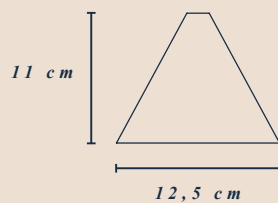

the JUNIT LAMP

INDIVIDUAL VERSION

Individual versions of the Junit lamp can be created by combining the different elements and colors.

ELEMENTS

Cone

Disc