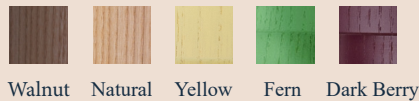

the JUNIT LAMP

Cylinder

Stick

Pyramid

Moon

CORD

Textile cord | length: 2,5m

Other length or colors are available on request.

PRODUCTION PROCESS

The elements are turned from high-quality walnut wood and ash wood and painted in a german workshop.

LIGHT SOURCE & ENERGY EFFICIENCY

E27

Milky LED Bulb is included | UL listed
120 V | 6 Watt equivalent to 60w
2700 K, dimmable