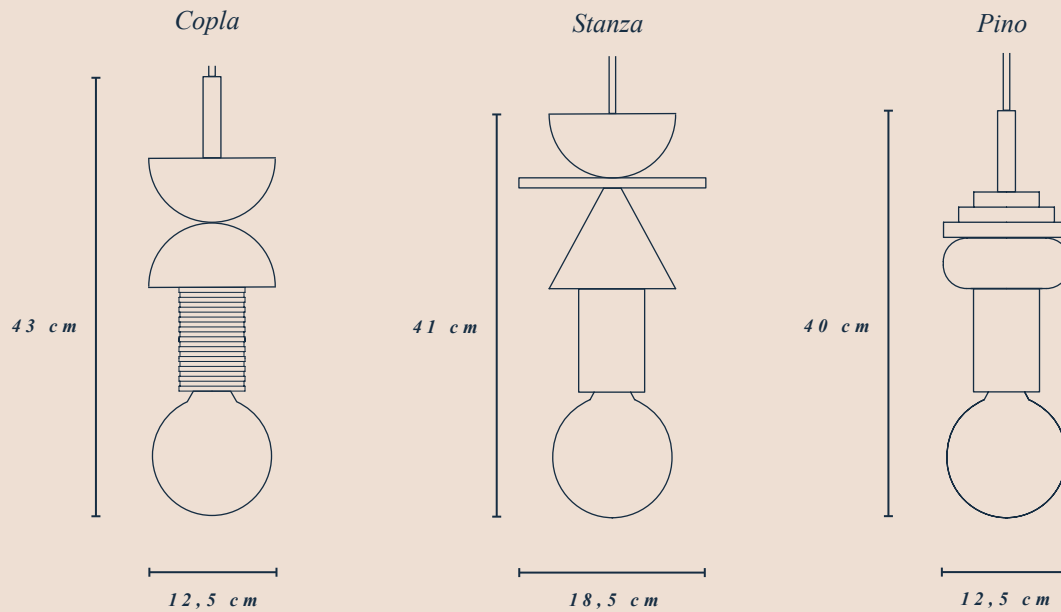

**SCHNEID
STUDIO**

40 WALKER STREET, NEW YORK, 10013 NY T 212 226 2921 OFFICE@STILLFRIED.COM WWW.STILLFRIED.COM

the JUNIT LAMP

CURATED VERSIONS

DIMENSIONS | WEIGHT | ELEMENTS (COLOR)

Drop	12,5 x 37,0 cm	1,20 kg	cable (white) + stick (magenta) + donut (pink) + socket (natural)
Column	12,5 x 39,0 cm	1,22 kg	cable (blue) + cylinder (blue) + pyramid (natural) + socket (white)
Record	18,5 x 36,0 cm	1,30 kg	cable (orange) + cone (orange) + disc (natural) + socket (white)
Mentis	12,5 x 36,0 cm	1,08 kg	cable (teal) + pyramid (yellow) + stick (magenta) + socket (natural)
Crescent	18,5 x 31 cm	1,34 kg	cable (grey) + moon (mint) + disc (teal) + socket (black)

the JUNIT LAMP

CURATED VERSIONS

DIMENSIONS | WEIGHT | ELEMENTS (COLOR)

Toffee	18,5 x 31,0 cm 1,34 kg	cable (mocha) + moon (orchid) + disc (sky) + socket (nougat)
Torta	12,5 x 36,0 cm 1,08 kg	cable (cream) + stick (pumpkin) + pyramid (fern) + socket (cream)
Meringe	18,5 x 36,0 cm 1,30 kg	cable (blue) + cone (honey) + disc (sky) + socket (nougat)
Gelato	12,5 x 35,0 cm 1,07 kg	cable (cream) + moon (orchid) + pyramid (fern) + socket (bonbon)
Fruta	12,5 x 43,0 cm 1,33 kg	cable (mustard) + stick (pumpkin) + cone (honey) + socket (bonbon)

the JUNIT LAMP

CURATED VERSIONS

DIMENSIONS | WEIGHT | ELEMENTS (COLOR)

Copla	12,5 x 43,0 cm 1,18 kg cable (mocca) + stick (walnut) + moon (walnut) + moon (walnut) + socket (walnut)
Stanza	12,5 x 39,0 cm 1,32 kg cable (mocca) + moon (walnut) + disc (walnut) + cone (walnut wood) + socket (walnut)
Pino	18,5 x 36,0 cm 1,05 kg cable (mocca) + stick (walnut) + pyramid (walnut) + donut (walnut) + socket (walnut)