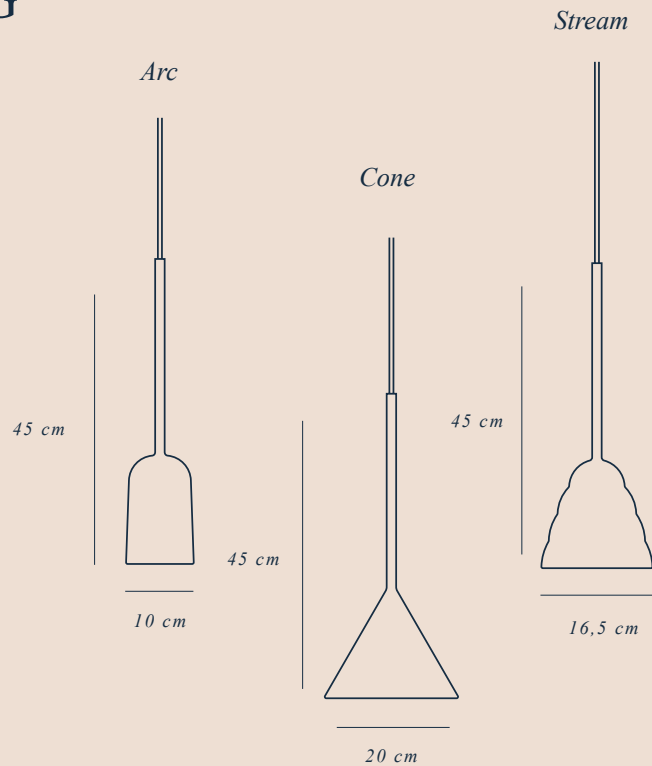

the FIGURA LIGHTING

designed by Julia Jessen & Niklas Jessen | 2018

Figura Stream, Arc and Cone in „Lilac“

Figura - A melodious name that refers to the special shape of the lighting. Designed with a view to consistency, *Figura* conveys a sense of harmony and simple, timeless elegance. The three shades, inspired by the authentic aesthetics of classic industrial lights, have a minimalist, graphic expression and bring classical forms to new life.

the FIGURA LIGHTING

DIMENSIONS

Arc: 10 cm x 45 cm
 Cone: 20 cm x 45 cm
 Stream: 16,5 cm x 45 cm

WEIGHT

Arc: 0,45 kg
 Cone: 0,6 kg
 Stream: 0,55 kg

MATERIAL

Aluminium

PRODUCTION PROCESS

CABLE

Textile cable | length: 2,5m

Red

Cream

Oat

the FIGURA LIGHTING

LIGHT SOURCE & ENERGY EFFICIENCY

E27 | Bulb is not included

Other cords (voltage) on request.

CANOPY

Cable Cup covering included | white or black | 15,8 cm x 6 cm

Made out of soft material (PVC). The cup can be easily folded over and fits tight to the ceiling.

MAINTENANCE