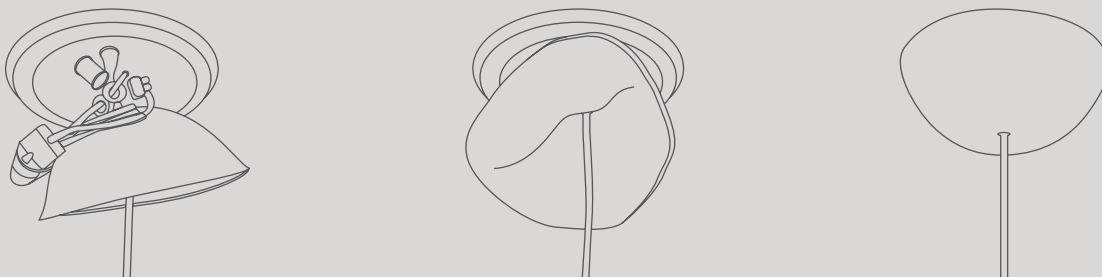

# *the* FIGURA LIGHTING

*designed by Julia Jessen & Niklas Jessen — 2018*

Figura - A melodious name that refers to the special shape of the lighting. Designed with a view to consistency, Figura conveys a sense of harmony and simple, timeless elegance. The three shades, inspired by the authentic aesthetics of classic industrial lights, have a minimalist, graphic expression and bring classical forms to new life.

## DIMENSIONS

Arc: 10 cm x 45 cm

Cone: 20 cm x 45 cm

Stream: 16,5 cm x 45 cm

## CABLE

Textile cable | length: 2,5m

Other colors are available on request

## CANOPY

Cable Cup covering included | white or black | 12.5 cm x 6 cm

Made out of soft material (PVC). The cup can be easily folded over and fits tight to the ceiling.

Other colors are available on request.