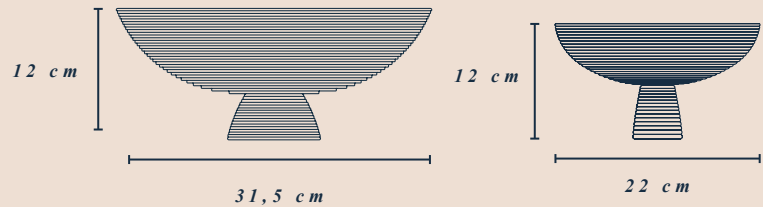

the DAIS BOWL

Dais Big

Dais

DIMENSIONS

31,5 cm x 12 cm | 22 cm x 12 cm

WEIGHT

1,2 kg | 1 kg

PRODUCTION PROCESS