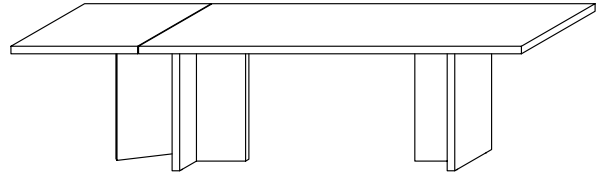

ALPHABET 40X