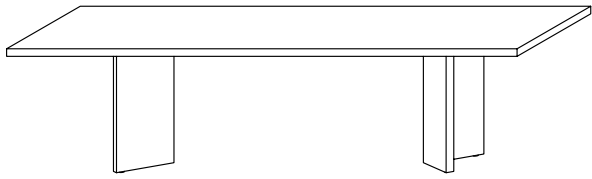

ALPHABET 40K