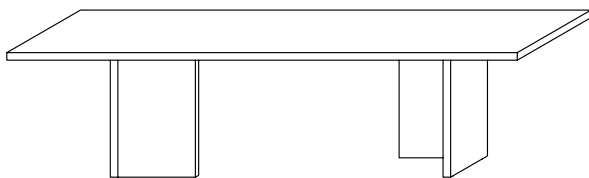

ALPHABET 40S