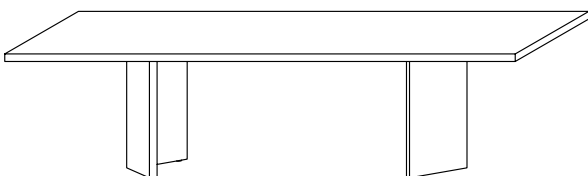

ALPHABET 40I