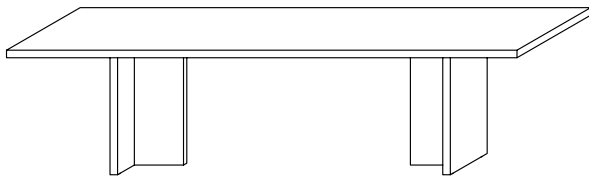

ALPHABET 40O