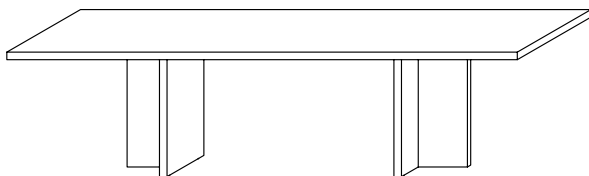

ALPHABET 40Q