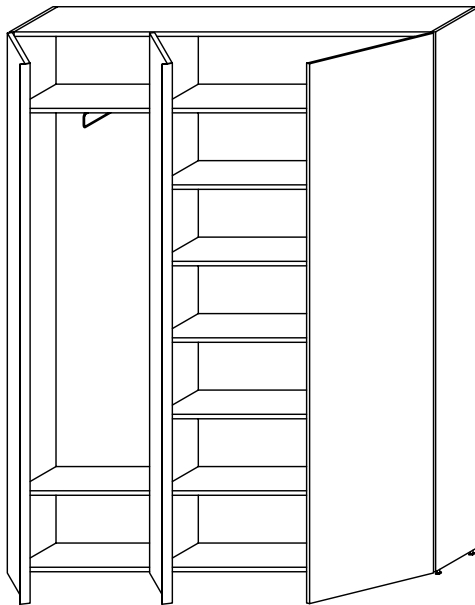

KUBATUR STORAGE

M SANKTJOHANSER

KUBATUR is a fully customizable wardrobe system, made of multiply or solid wood. Kubatur is available with front-running sliding doors, doors and drawers. Inside solutions include, shelves, pull out shelves, and clothes rails.

CUSTOM SIZES
W 15.7"-121.2"
D 15.7"- 39.4"
H 70.8"-118.11"

MATERIAL

MULTIPLY
SOLID WOOD
OAK
FIR
SWISS STONE PINE

SURFACE

UNTREATED
BLACK
WHITE

OPTIONS

SLIDING DOORS
DOORS
SHELVES
PULL OUT SHELVES
CLOTHES RAIL
DRAWER