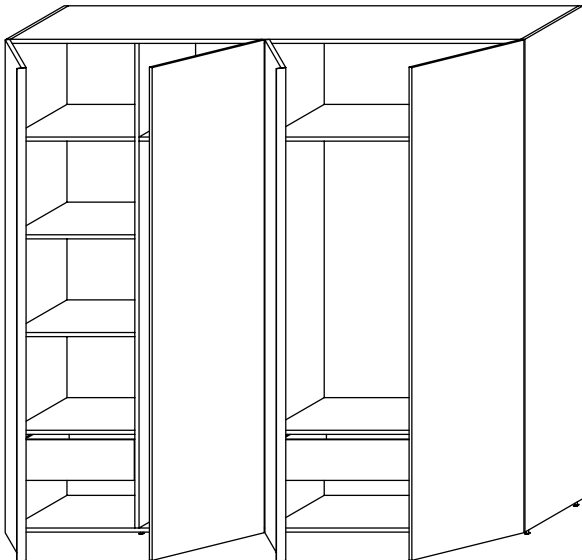

KUBATUR STORAGE

M SANKTJOHANSER

KUBATUR is a fully customizable wardrobe system, made of multiply or solid wood. Kubatur is available with front-running sliding doors, doors and drawers. Inside solutions include, shelves, pull out shelves, and clothes rails.

CUSTOM SIZES
W 15.7"-121.2"
D 15.7"- 39.4"
H 70.8"-118.11"

MATERIAL

MULTIPLY
SOLID WOOD
OAK
FIR
SWISS STONE PINE

SURFACE

UNTREATED
BLACK
WHITE

OPTIONS

SLIDING DOORS
DOORS
SHELVES
PULL OUT SHELVES
CLOTHES RAIL
DRAWER